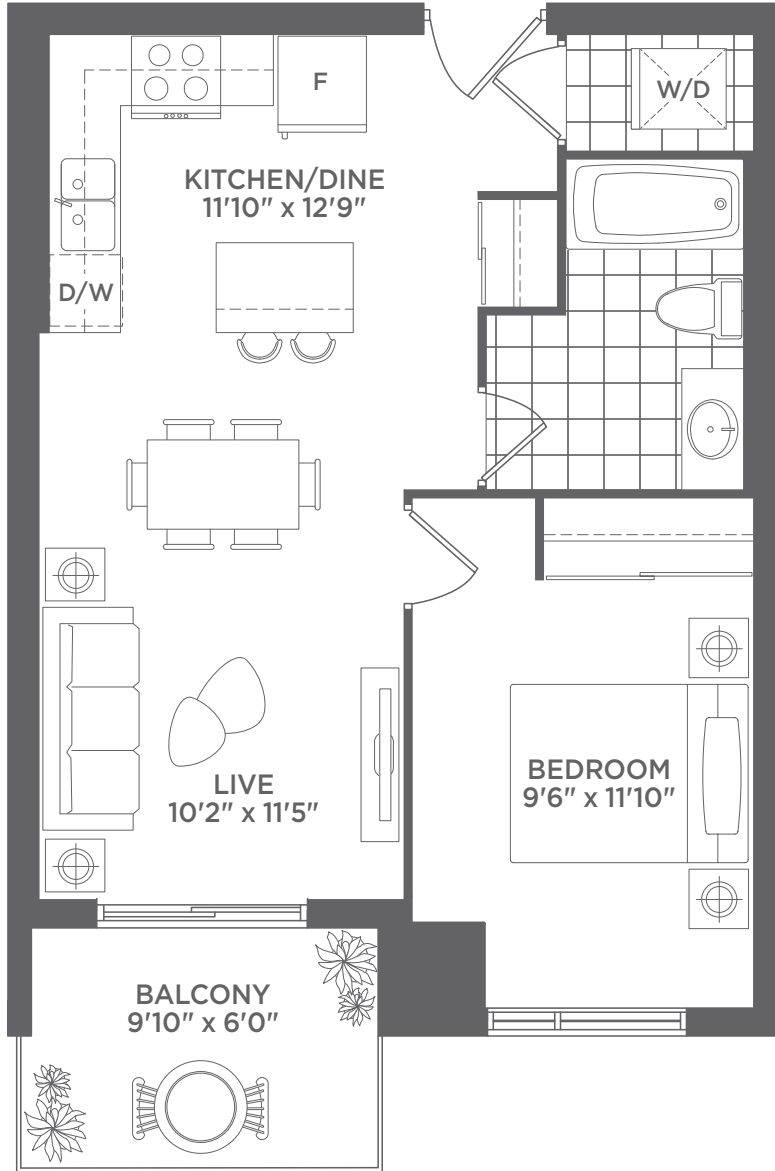

LAKEVU

LIVE BIG ON LITTLE LAKE

3rd, 5th-9th floor

ARROWHEAD

1 BED (BF)

581 sq.ft.

2nd floor

Specifications, sizes, terms and conditions all subject to change without notice. All measurements and dimensions are approximate only and not guaranteed to be exact or to scale. Dimensions may vary with actual construction. Please consult your sales representative for further details. E. & O.E. 2017.