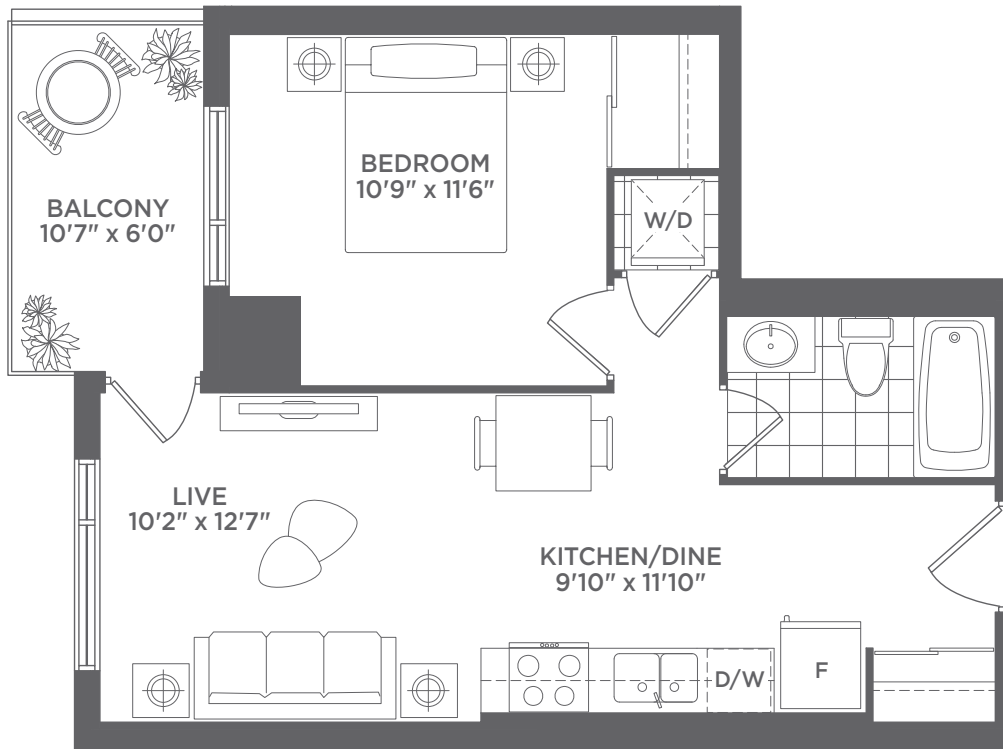

LAKEVU

LIVE BIG ON LITTLE LAKE

FAIRY LAKE

1 BED

538 sq.ft.

Specifications, sizes, terms and conditions all subject to change without notice. All measurements and dimensions are approximate only and not guaranteed to be exact or to scale. Dimensions may vary with actual construction. Please consult your sales representative for further details. E. & O.E. 2017.