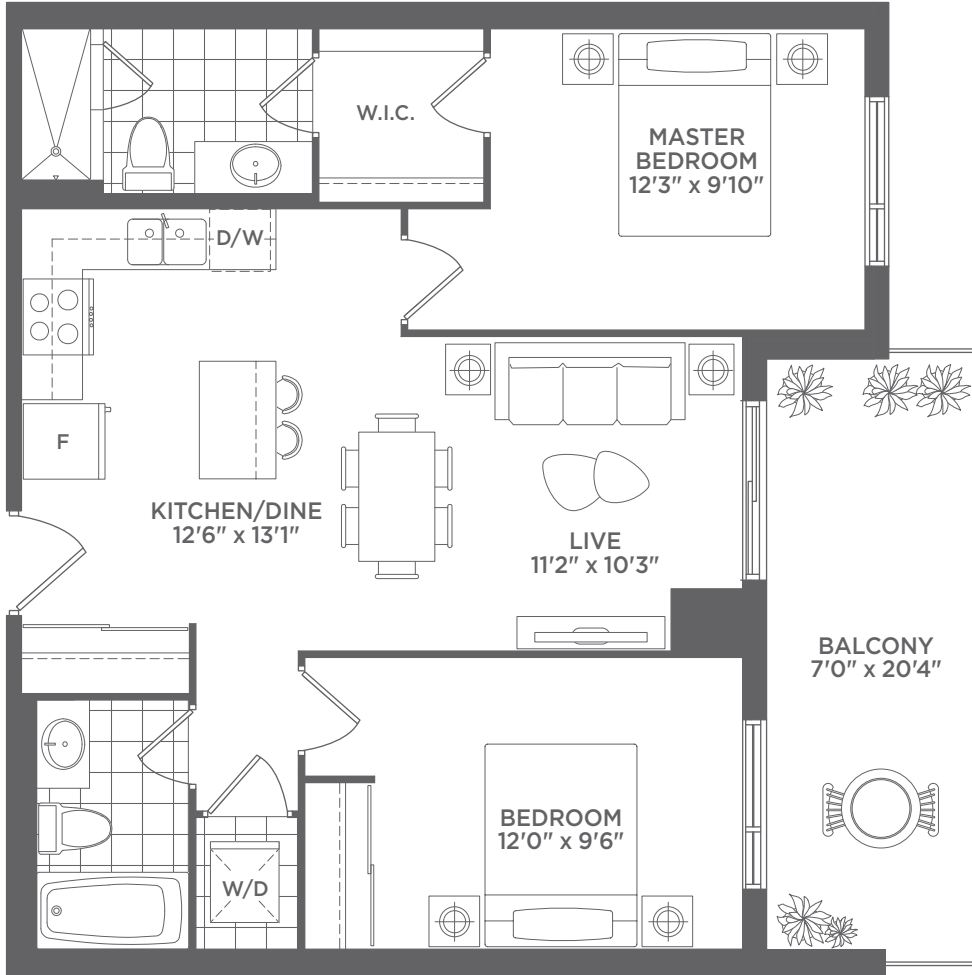

LAKEVU

LIVE BIG ON LITTLE LAKE

11th floor

10th floor

2nd, 3rd, 5th-9th floor

1st floor

PANACHE

2 BED

830 sq.ft.

Specifications, sizes, terms and conditions all subject to change without notice. All measurements and dimensions are approximate only and not guaranteed to be exact or to scale. Dimensions may vary with actual construction. Please consult your sales representative for further details. E. & O.E. 2017.