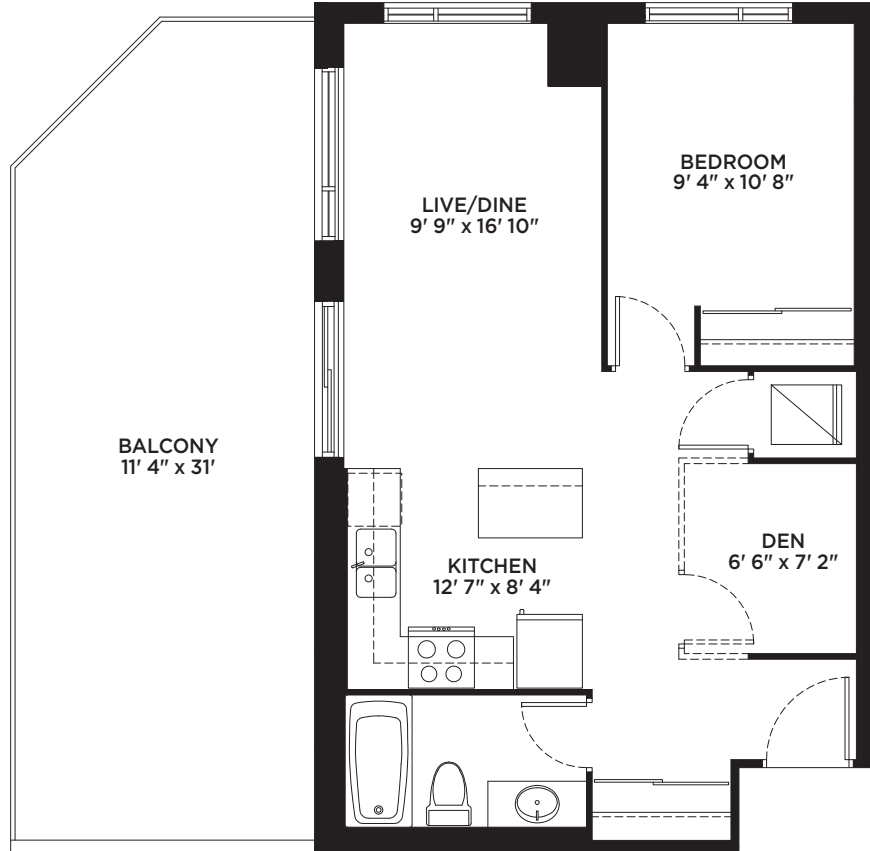

LAKEVU

LIVE BIG ON LITTLE LAKE

MUSKOKA

1 BED

662 sq.ft.

LAKEVU
LIVE BIG ON LITTLE LAKE

Specifications, sizes, terms and conditions all subject to change without notice. All measurements and dimensions are approximate only and not guaranteed to be exact or to scale. Dimensions may vary with actual construction. Please consult your sales representative for further details. E. & O.E. 2017.