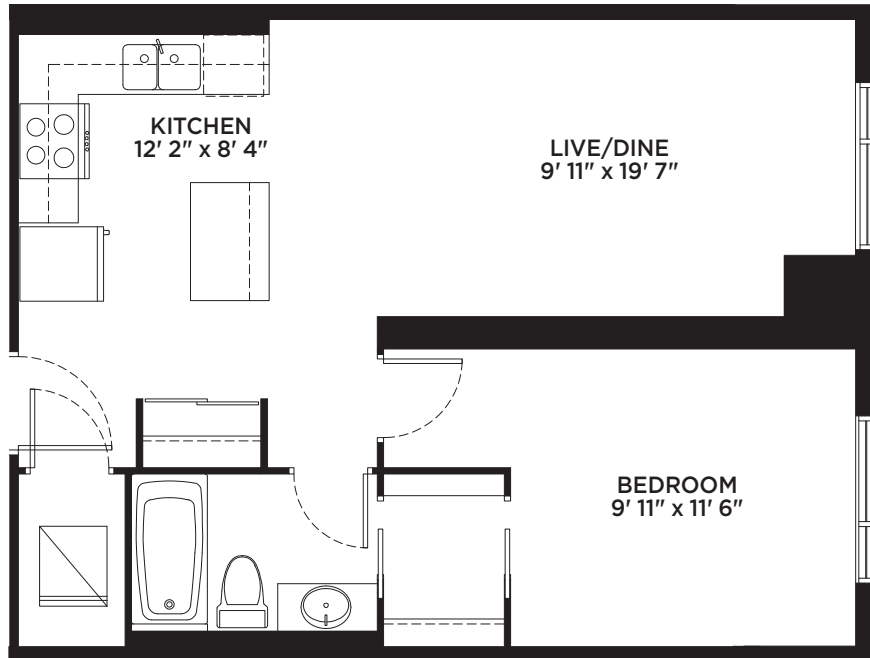

LAKEVU

LIVE BIG ON LITTLE LAKE

NIPISSING

1 BED

629 sq.ft.

LAKEVU
LIVE BIG ON LITTLE LAKE

Specifications, sizes, terms and conditions all subject to change without notice. All measurements and dimensions are approximate only and not guaranteed to be exact or to scale. Dimensions may vary with actual construction. Please consult your sales representative for further details. E. & O.E. 2017.