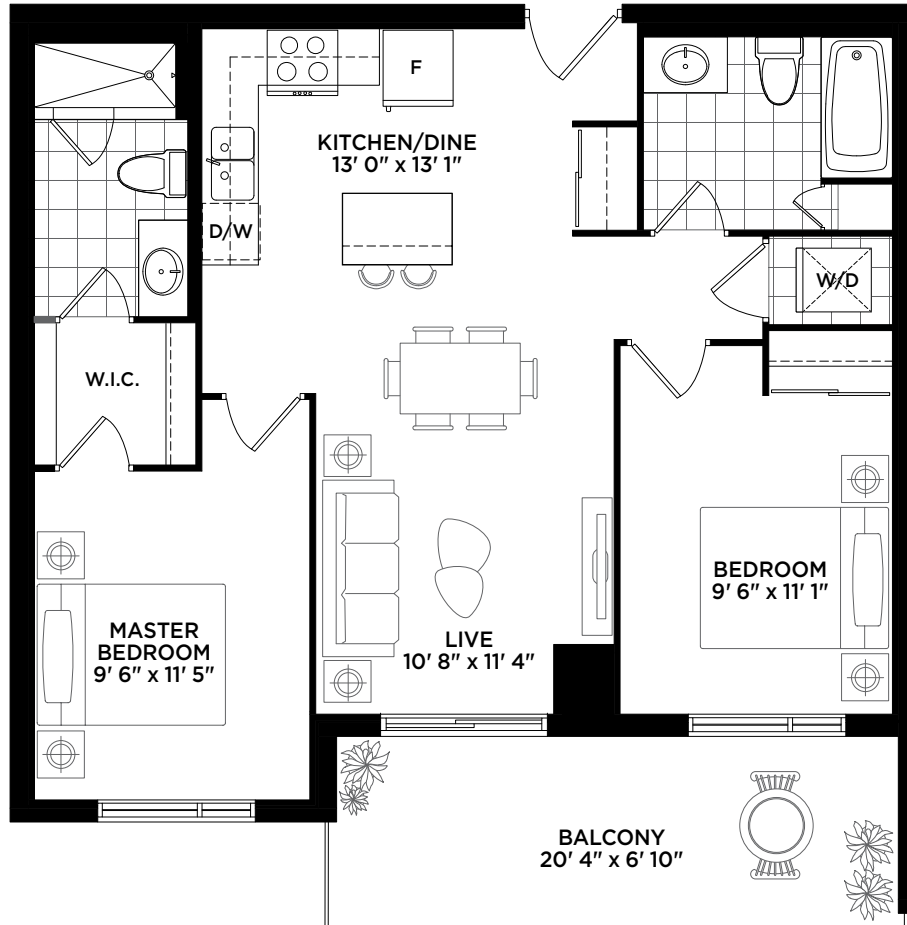

# LAKEVU

LIVE BIG ON LITTLE LAKE

11th floor

10th floor

6th-9th floor

3rd & 5th floor

2nd floor

## CANOE

2 BED (BF)

848 sq.ft.