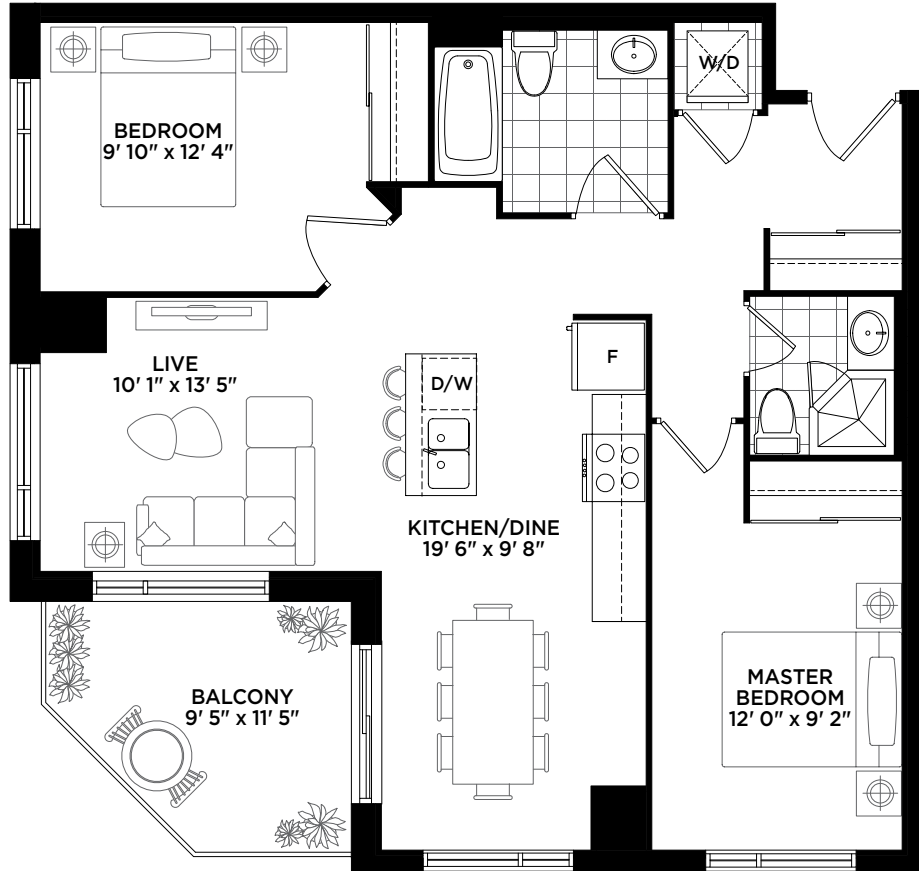

LAKEVU

LIVE BIG ON LITTLE LAKE

6th-9th floor

3rd & 5th floor

2nd floor

CRANBERRY

2 BED (BF)

935 sq.ft.