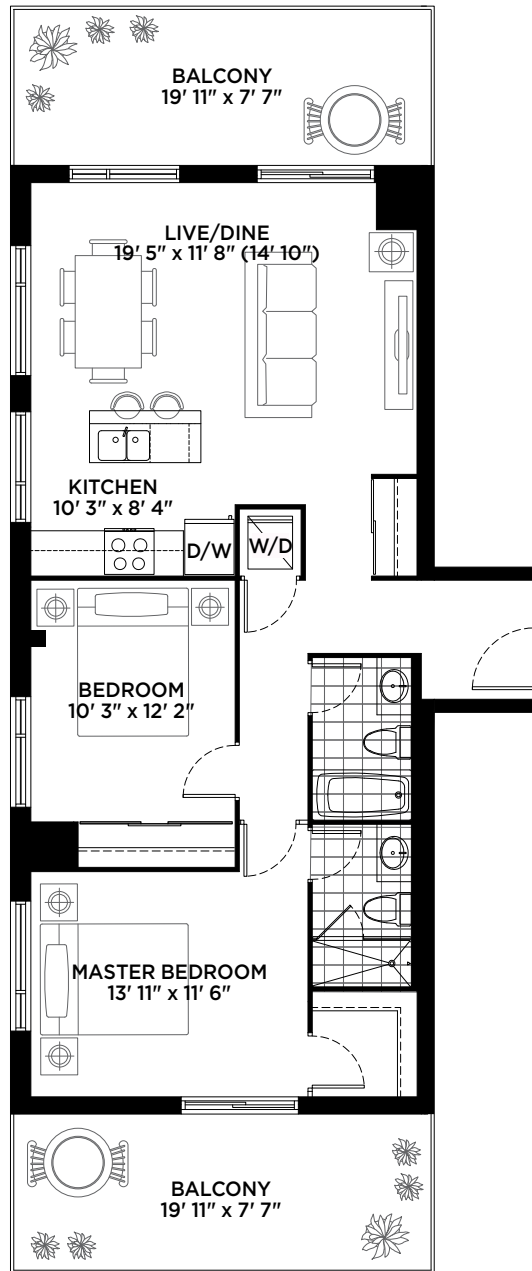

LAKEVU

LIVE BIG ON LITTLE LAKE

GOLDEN LAKE

2 BED

1049 sq.ft.

Specifications, sizes, terms and conditions all subject to change without notice. All measurements and dimensions are approximate only and not guaranteed to be exact or to scale. Dimensions may vary with actual construction. Please consult your sales representative for further details. E. & O.E. 2020.