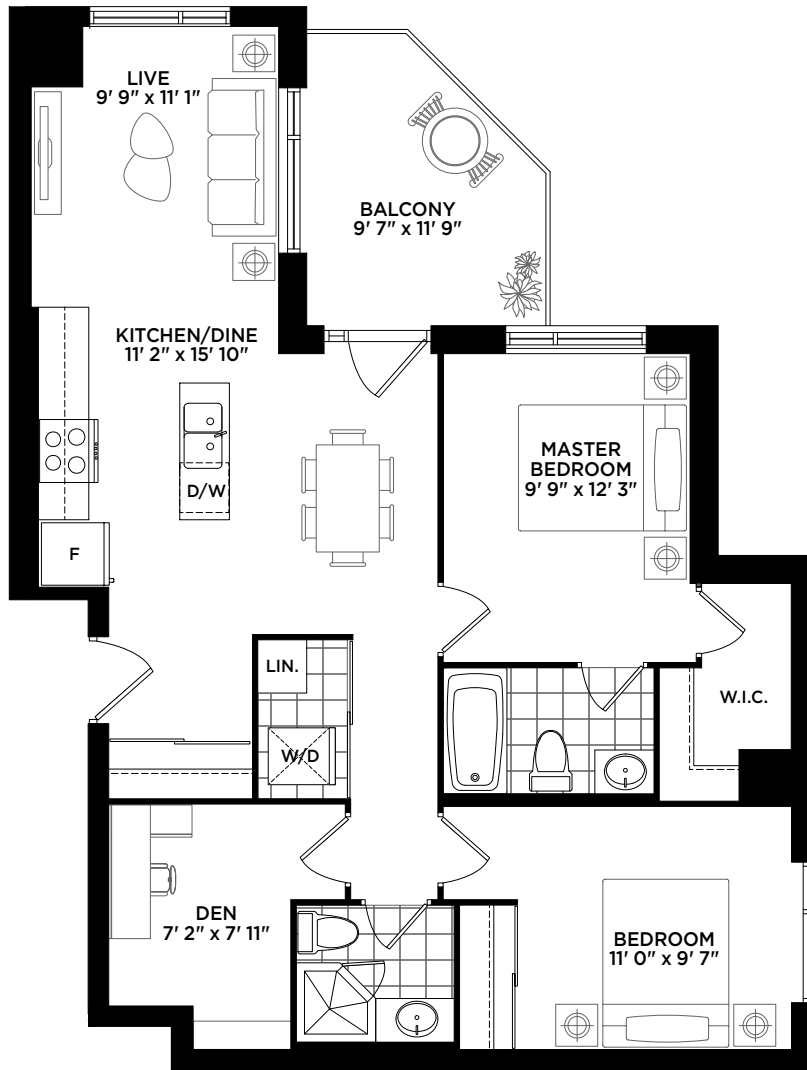

LAKEVU

LIVE BIG ON LITTLE LAKE

6th-9th floor

3rd & 5th floor

2nd floor

PAINT LAKE

2 BED

983 sq.ft.

1st floor