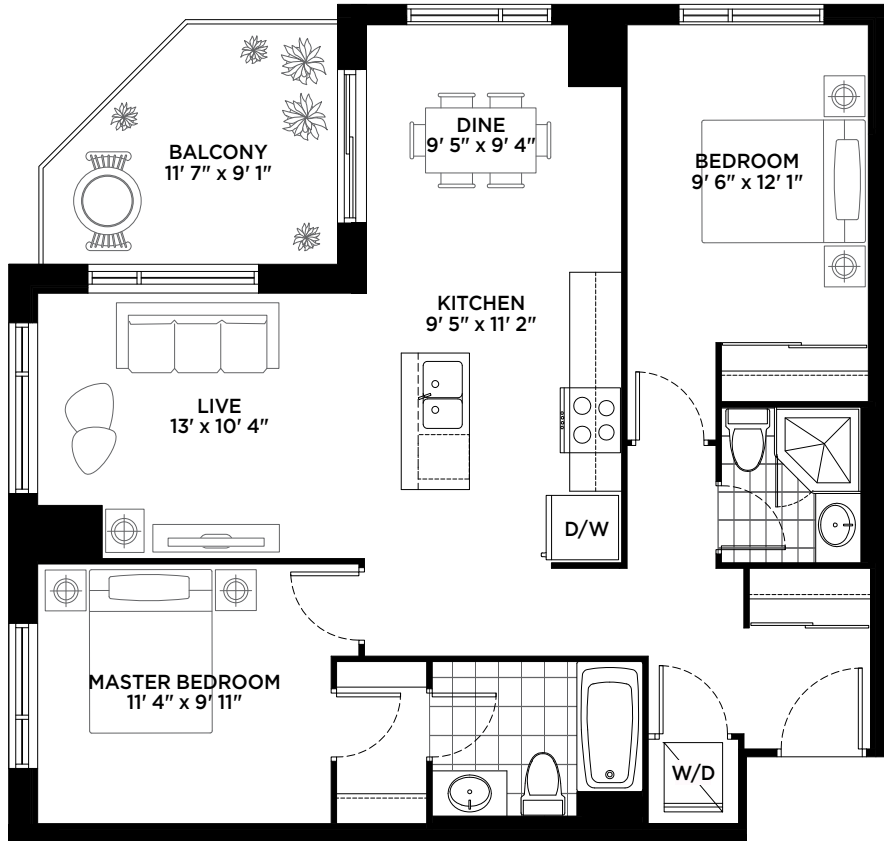

LAKEVU

LIVE BIG ON LITTLE LAKE

RICE LAKE

2 BED

940 sq.ft.

Specifications, sizes, terms and conditions all subject to change without notice. All measurements and dimensions are approximate only and not guaranteed to be exact or to scale. Dimensions may vary with actual construction. Please consult your sales representative for further details. E. & O.E. 2020.