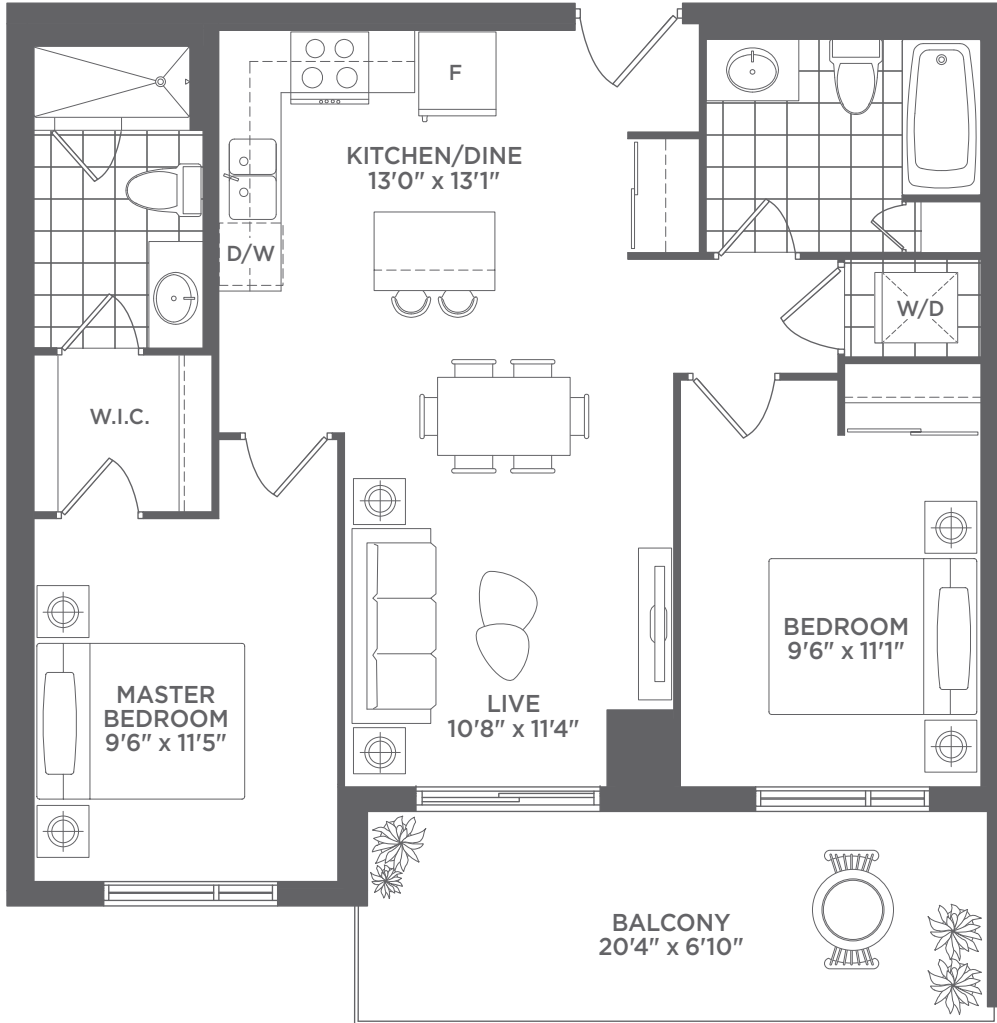

# LAKEVU

LIVE BIG ON LITTLE LAKE

11th floor

10th floor

3rd, 5th-9th floor

2nd floor

## CANOE

2 BED (BF)

848 sq.ft.

Specifications, sizes, terms and conditions all subject to change without notice. All measurements and dimensions are approximate only and not guaranteed to be exact or to scale. Dimensions may vary with actual construction. Please consult your sales representative for further details. E. & O.E. 2017.