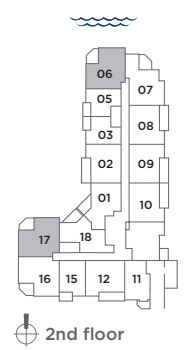

LAKEVU

LIVE BIG ON LITTLE LAKE

CEDAR

2 BED

940 sq.ft.

Specifications, sizes, terms and conditions all subject to change without notice. All measurements and dimensions are approximate only and not guaranteed to be exact or to scale. Dimensions may vary with actual construction. Please consult your sales representative for further details. E. & O.E. 2017.