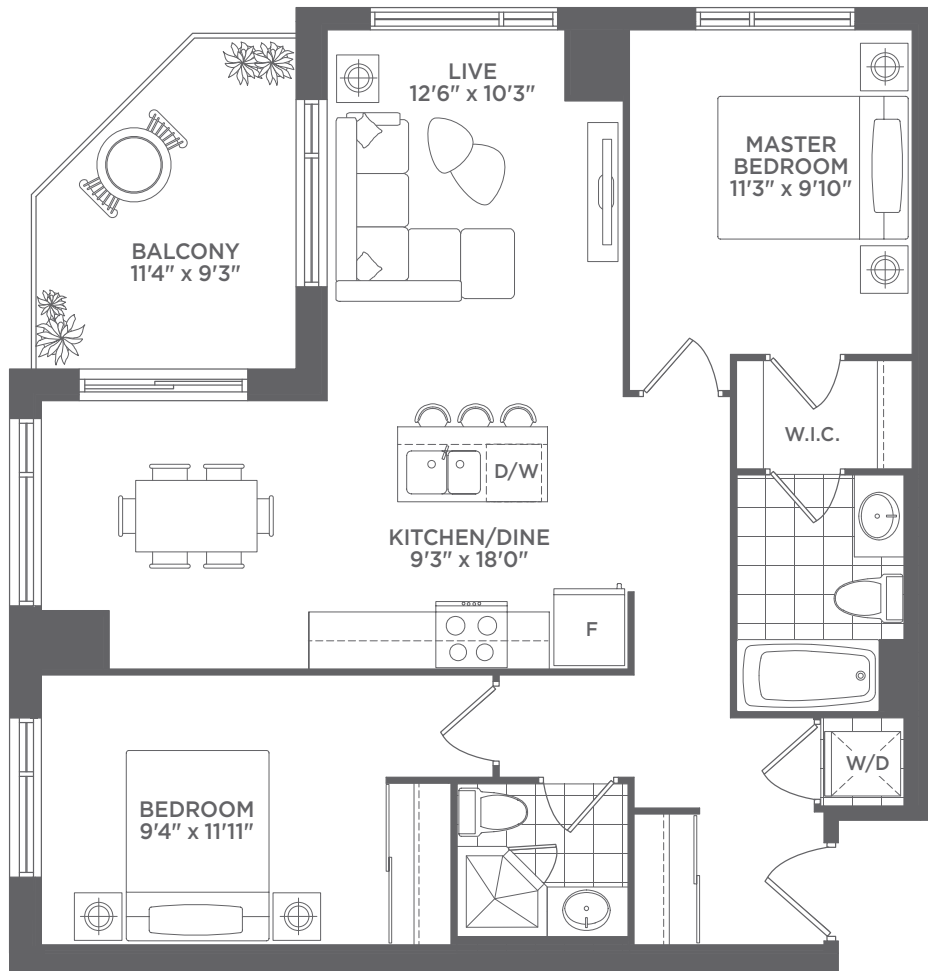

LAKEVU

LIVE BIG ON LITTLE LAKE

CEDAR

2 BED

940 sq.ft.

Specifications, sizes, terms and conditions all subject to change without notice. All measurements and dimensions are approximate only and not guaranteed to be exact or to scale. Dimensions may vary with actual construction. Please consult your sales representative for further details. E. & O.E. 2017.