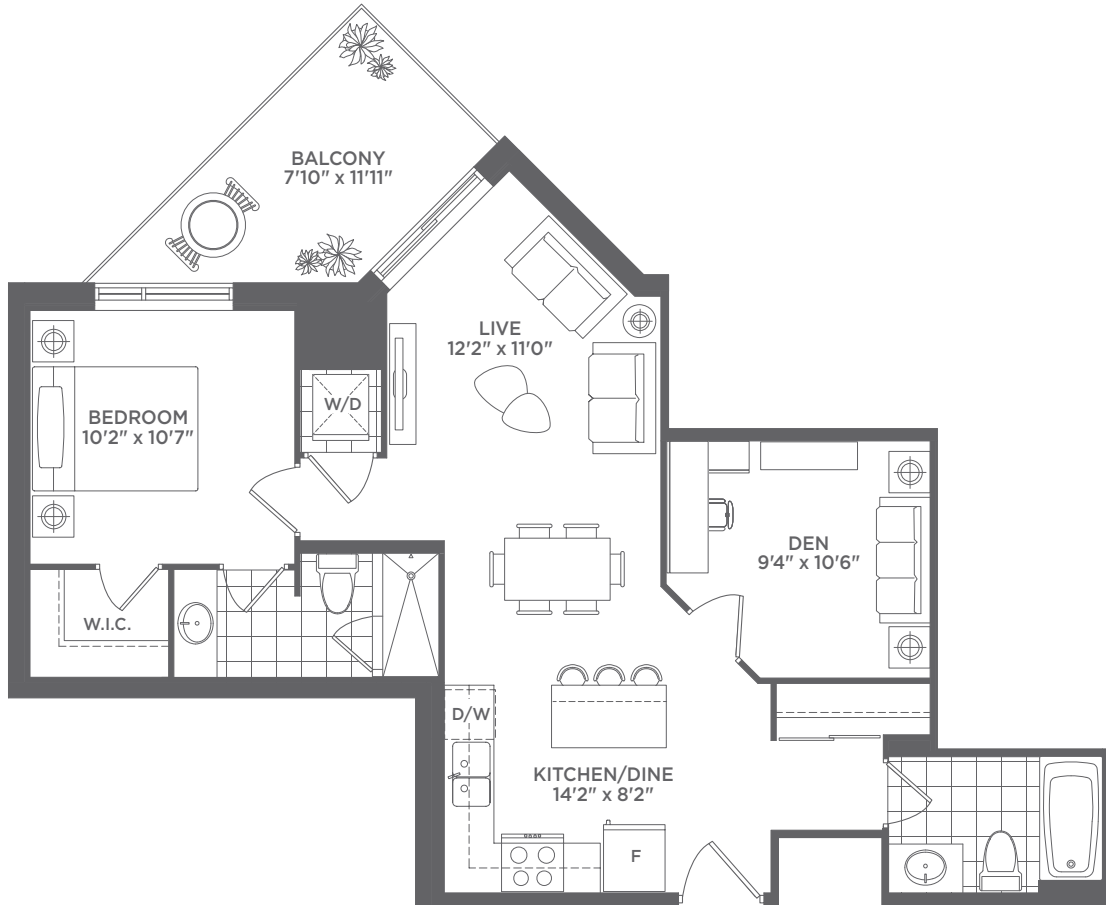

# LAKEVU

LIVE BIG ON LITTLE LAKE

11th floor

3rd, 5th-9th floor

2nd, 10th floor

## CLEARWATER

1 BED+DEN

807 sq.ft.

Specifications, sizes, terms and conditions all subject to change without notice. All measurements and dimensions are approximate only and not guaranteed to be exact or to scale. Dimensions may vary with actual construction. Please consult your sales representative for further details. E. & O.E. 2017.