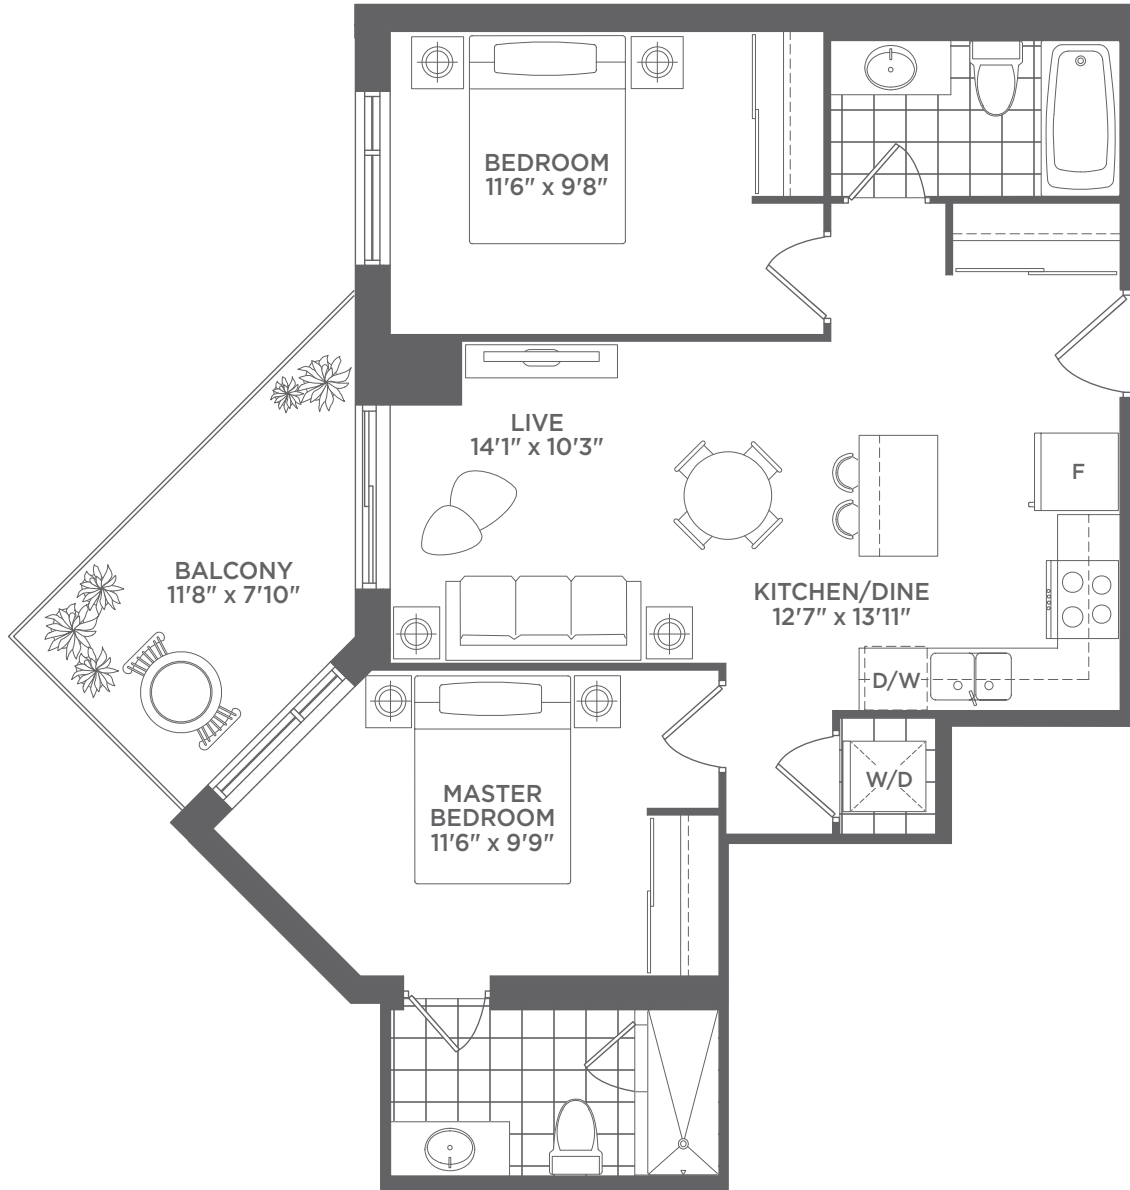

# LAKEVU

LIVE BIG ON LITTLE LAKE

## CRYSTAL

2 BED

813 sq.ft.

Specifications, sizes, terms and conditions all subject to change without notice. All measurements and dimensions are approximate only and not guaranteed to be exact or to scale. Dimensions may vary with actual construction. Please consult your sales representative for further details. E. & O.E. 2017.