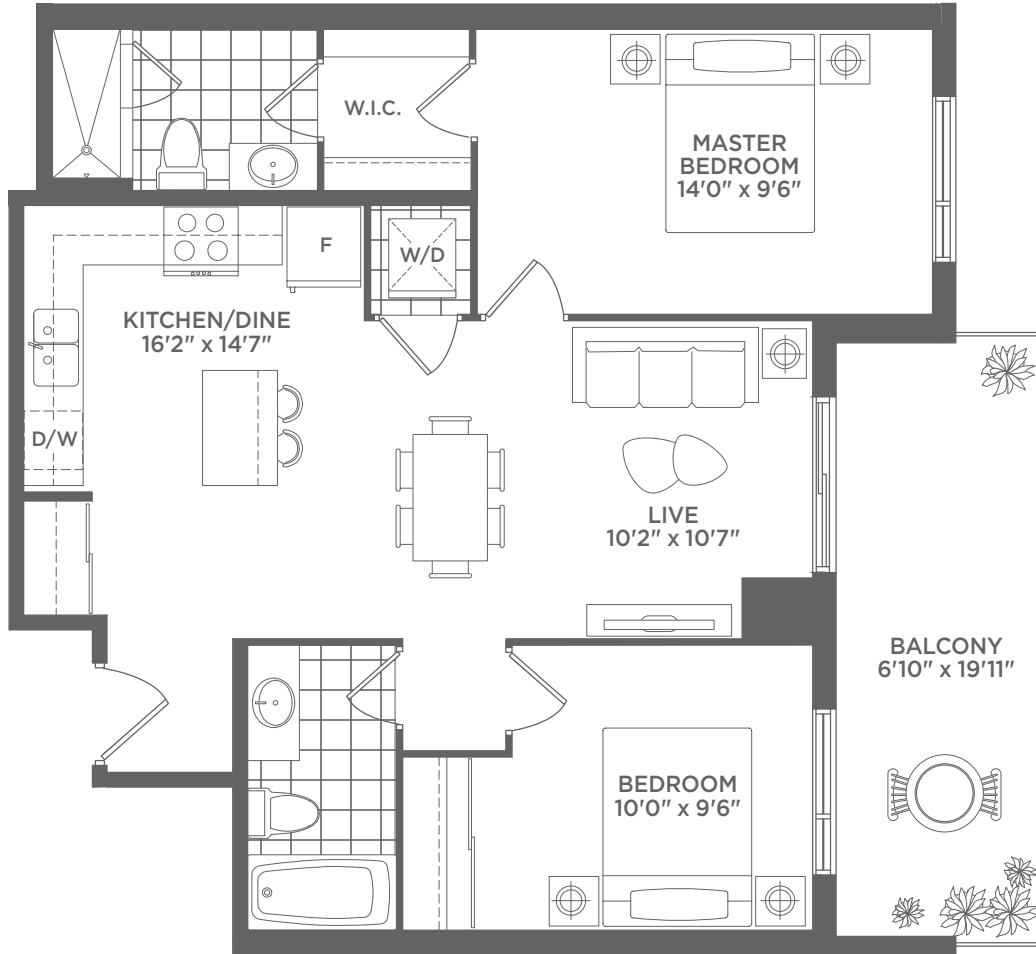

LAKEVU

LIVE BIG ON LITTLE LAKE

11th floor

10th floor

5th-9th floor

DEER

2 BED

855 sq.ft.