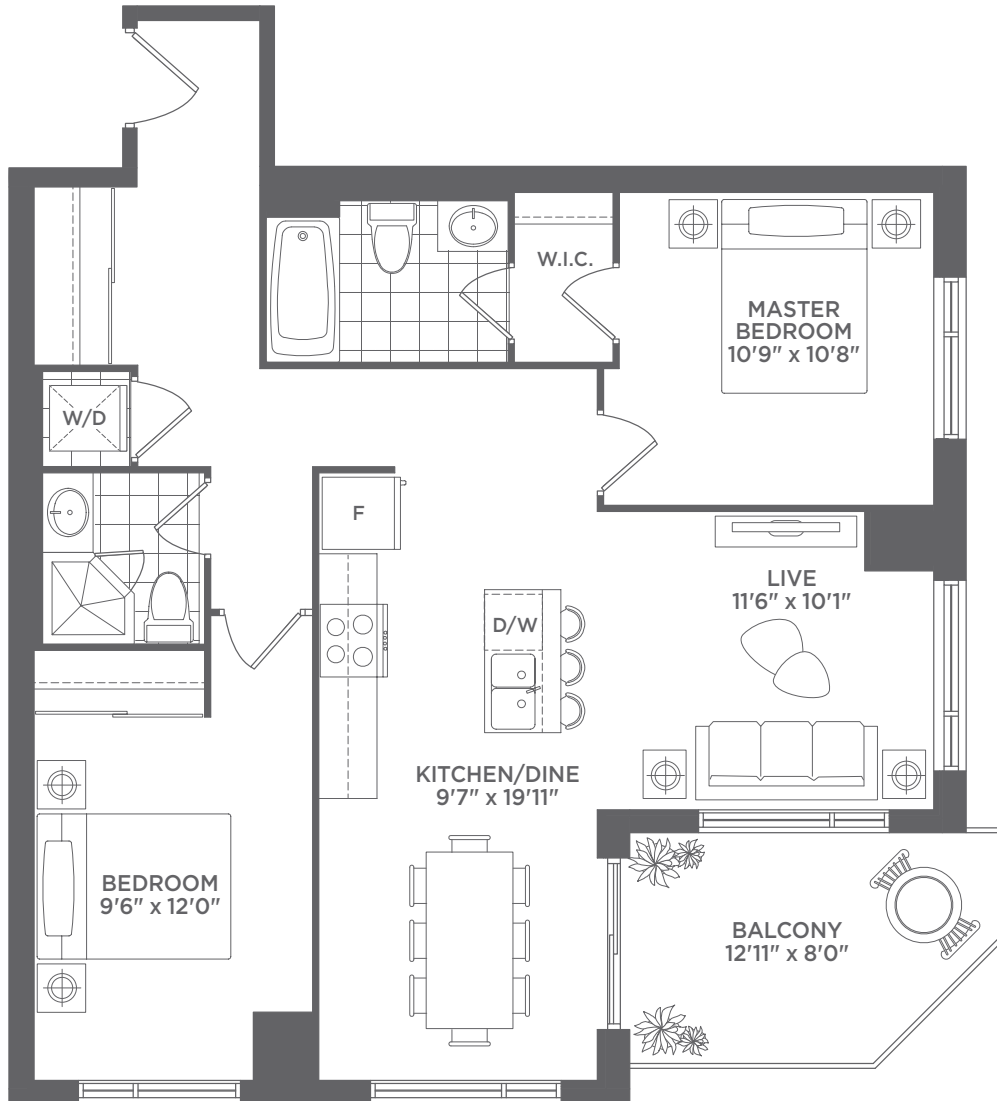

# LAKEVU

LIVE BIG ON LITTLE LAKE

## LAKE OF THE WOODS

2 BED

963 sq.ft.

Specifications, sizes, terms and conditions all subject to change without notice. All measurements and dimensions are approximate only and not guaranteed to be exact or to scale. Dimensions may vary with actual construction. Please consult your sales representative for further details. E. & O.E. 2017.