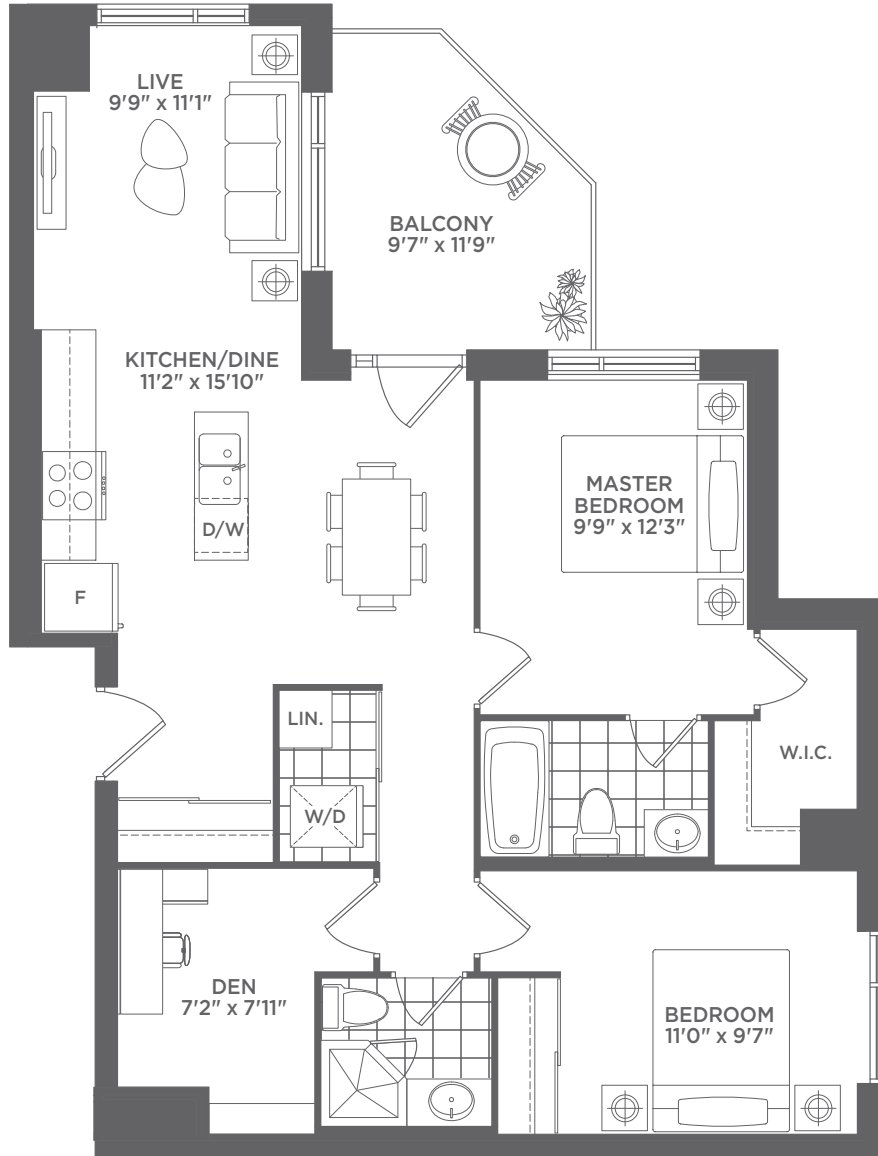

# LAKEVU

LIVE BIG ON LITTLE LAKE

## PAINT LAKE

2 BED

983 sq.ft.

Specifications, sizes, terms and conditions all subject to change without notice. All measurements and dimensions are approximate only and not guaranteed to be exact or to scale. Dimensions may vary with actual construction. Please consult your sales representative for further details. E. & O.E. 2017.