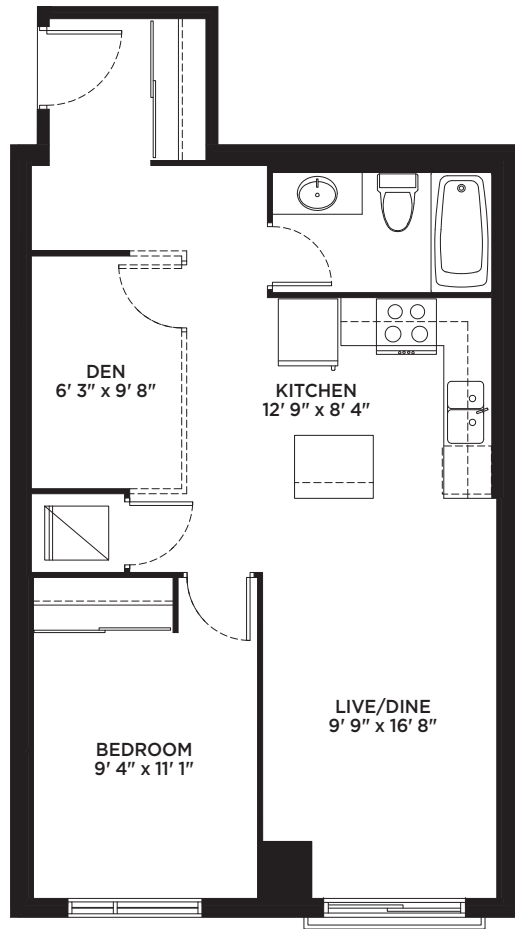

LAKEVU

LIVE BIG ON LITTLE LAKE

BIG TROUT

1 BED

715 sq.ft.

LAKEVU
LIVE BIG ON LITTLE LAKE

Specifications, sizes, terms and conditions all subject to change without notice. All measurements and dimensions are approximate only and not guaranteed to be exact or to scale. Dimensions may vary with actual construction. Please consult your sales representative for further details. E. & O.E. 2017.