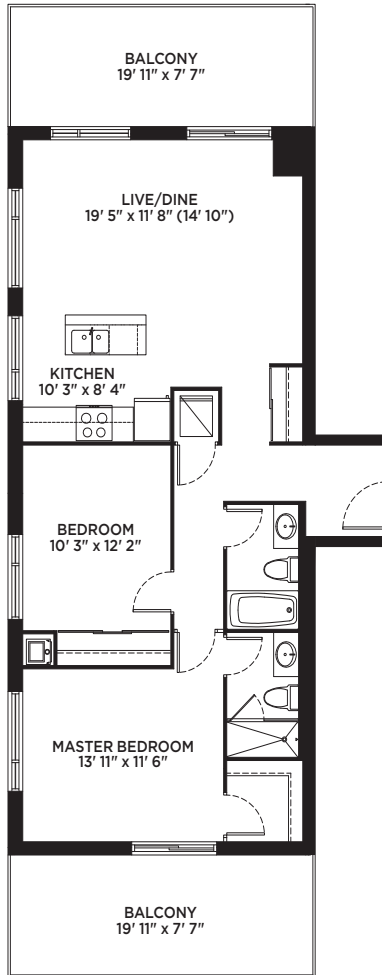

LAKEVU

LIVE BIG ON LITTLE LAKE

GOLDEN LAKE

2 BED

1049 sq.ft.

Specifications, sizes, terms and conditions all subject to change without notice. All measurements and dimensions are approximate only and not guaranteed to be exact or to scale. Dimensions may vary with actual construction. Please consult your sales representative for further details. E. & O.E. 2017.