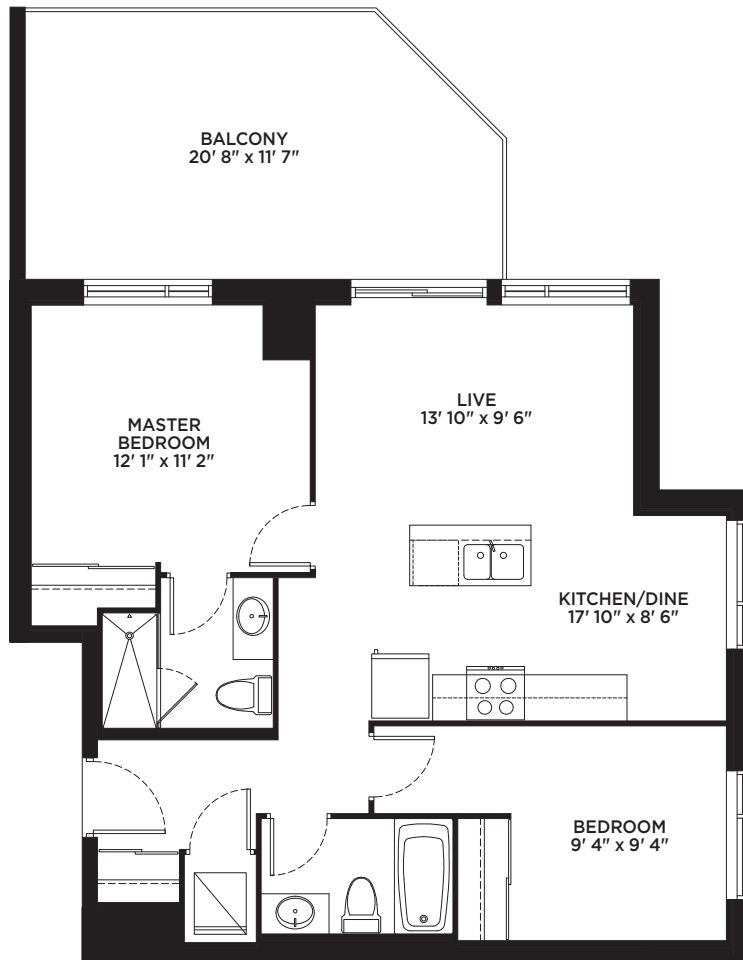

# LAKEVU

LIVE BIG ON LITTLE LAKE

## JOSEPH

2 BED

850 sq.ft.

LAKEVU  
LIVE BIG ON LITTLE LAKE

Specifications, sizes, terms and conditions all subject to change without notice. All measurements and dimensions are approximate only and not guaranteed to be exact or to scale. Dimensions may vary with actual construction. Please consult your sales representative for further details. E. & O.E. 2017.