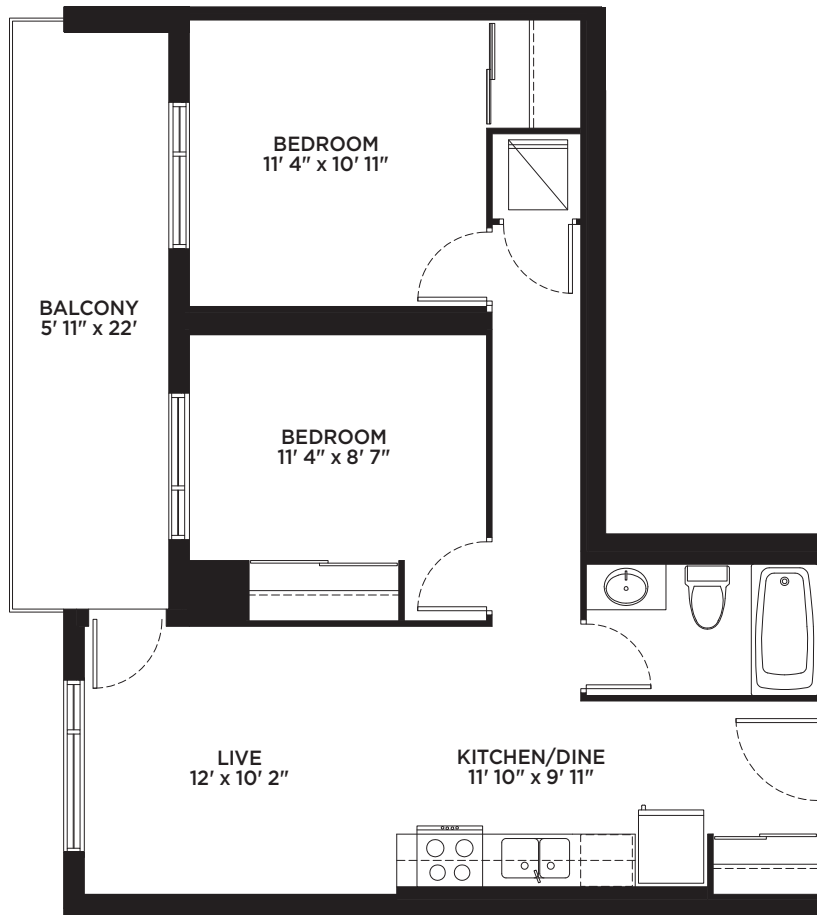

LAKEVU

LIVE BIG ON LITTLE LAKE

LAKE ERIE

2 BED

731 sq.ft.