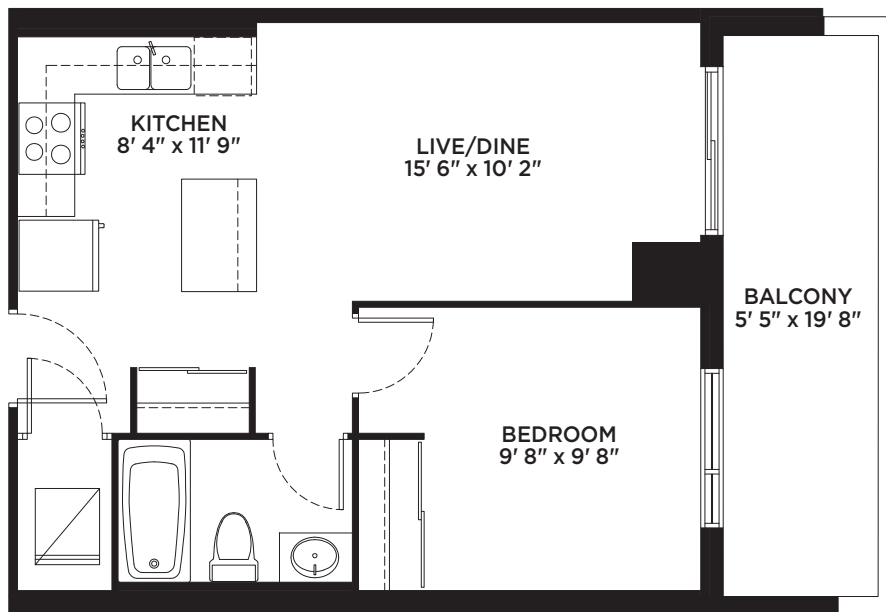

LAKEVU

LIVE BIG ON LITTLE LAKE

LAKE HURON

1 BED

518 sq.ft.

Specifications, sizes, terms and conditions all subject to change without notice. All measurements and dimensions are approximate only and not guaranteed to be exact or to scale. Dimensions may vary with actual construction. Please consult your sales representative for further details. E. & O.E. 2017.

LAKEVU
LIVE BIG ON LITTLE LAKE

1st floor