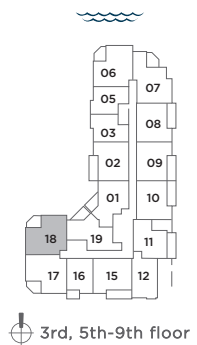

LAKEVU

LIVE BIG ON LITTLE LAKE

RICE LAKE

2 BED

940 sq.ft.