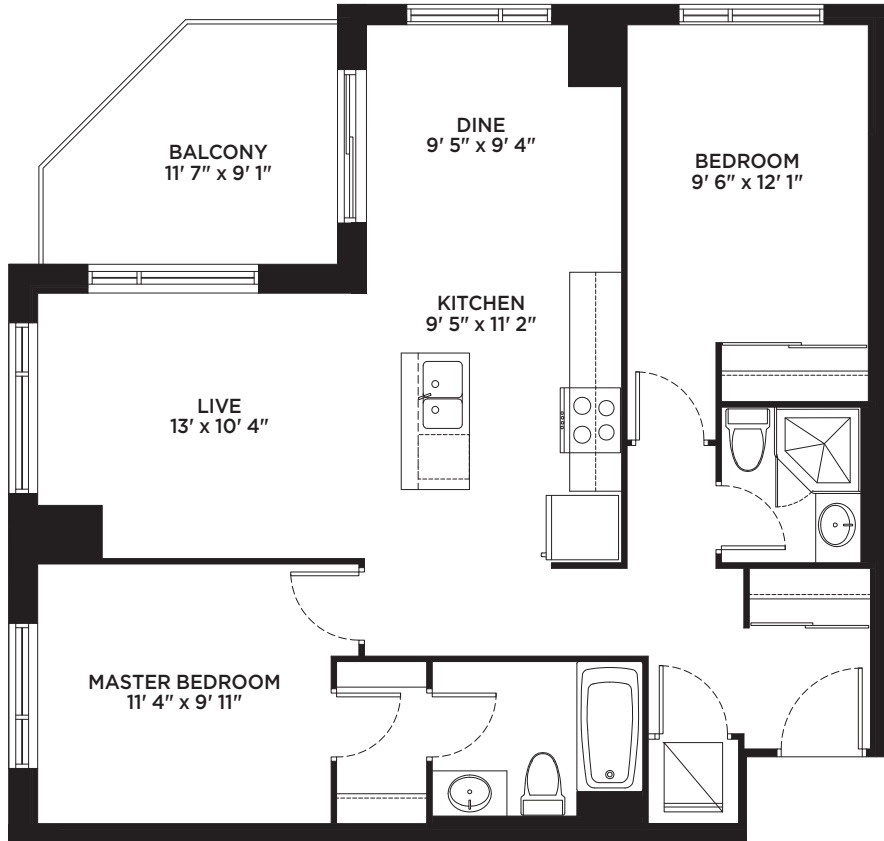

LAKEVU

LIVE BIG ON LITTLE LAKE

RICE LAKE

2 BED

940 sq.ft.