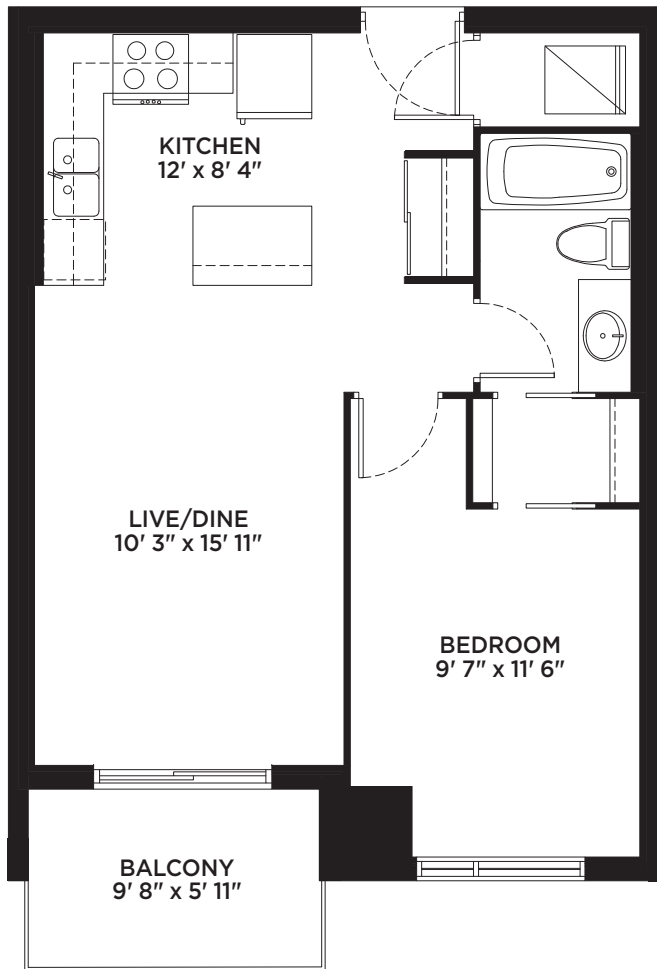

LAKEVU

LIVE BIG ON LITTLE LAKE

SIMCOE

1 BED

581 sq.ft.