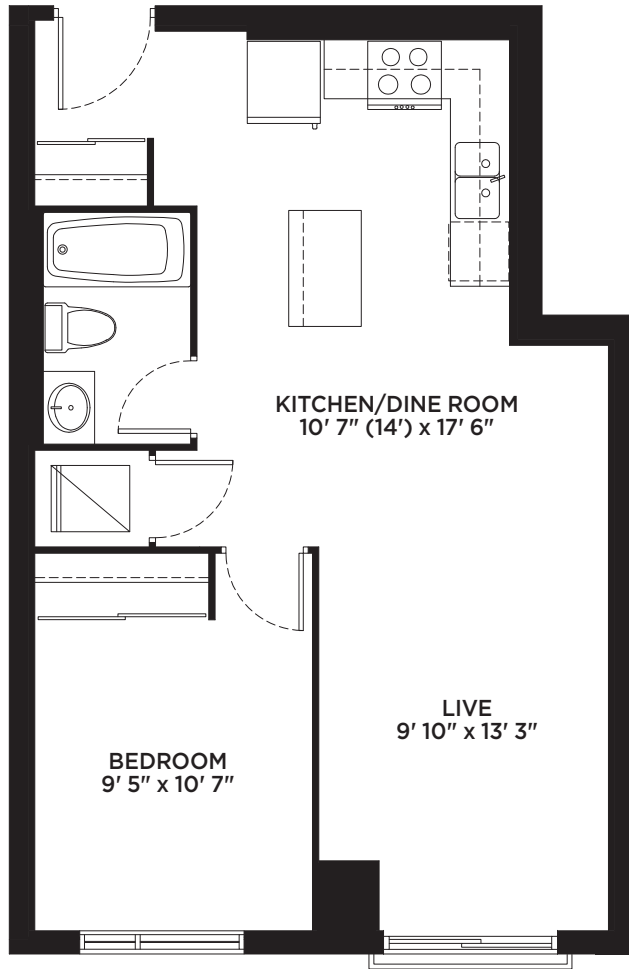

LAKEVU

LIVE BIG ON LITTLE LAKE

SUPERIOR

1 BED

645 sq.ft.

LAKEVU
LIVE BIG ON LITTLE LAKE

Specifications, sizes, terms and conditions all subject to change without notice. All measurements and dimensions are approximate only and not guaranteed to be exact or to scale. Dimensions may vary with actual construction. Please consult your sales representative for further details. E. & O.E. 2017.

2nd floor