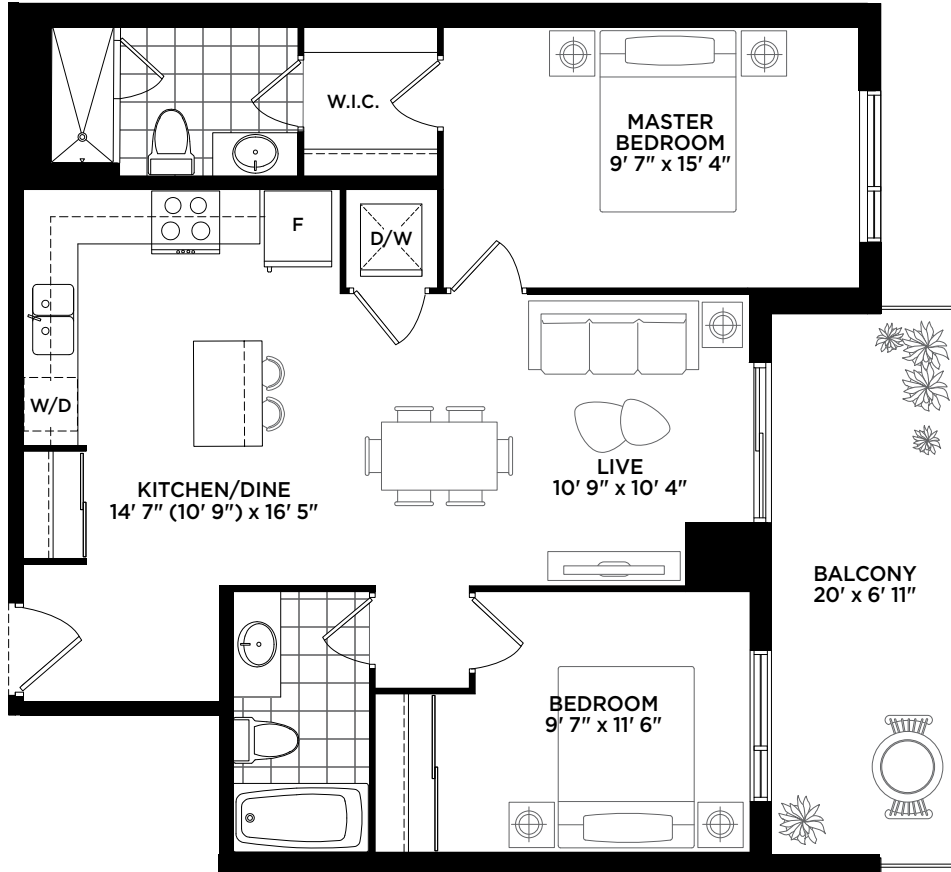

# LAKEVU

LIVE BIG ON LITTLE LAKE

11th floor

10th floor

6th-9th floor

## DEER

2 BED

855 sq.ft.

## DEER

2 BED

879 sq.ft.

3rd & 5th floor

1st floor