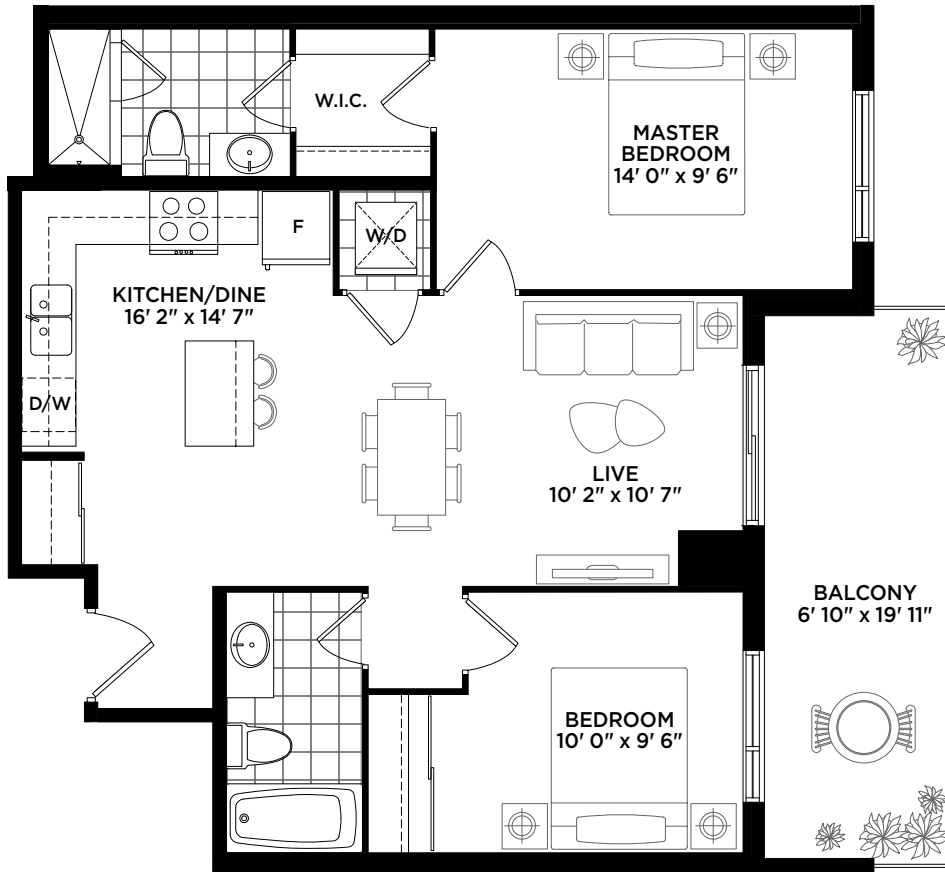

# LAKEVU

LIVE BIG ON LITTLE LAKE

11th floor

10th floor

6th-9th floor

## DEER

2 BED

855 sq.ft.

## DEER

2 BED

879 sq.ft.

3rd & 5th floor

1st floor