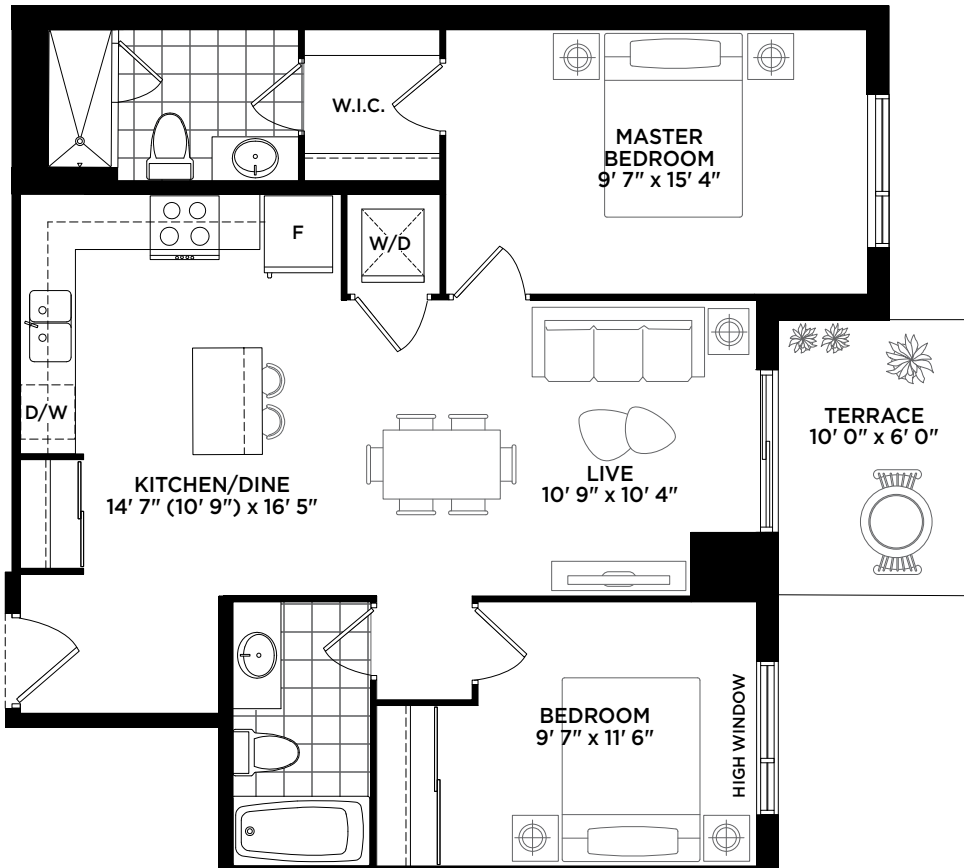

# LAKEVU

LIVE BIG ON LITTLE LAKE

11th floor

10th floor

6th-9th floor

## DEER

2 BED

879 sq.ft.

3rd & 5th floor

## DEER (GROUND FLOOR)

2 BED

879 sq.ft.

Specifications, sizes, terms and conditions all subject to change without notice. All measurements and dimensions are approximate only and not guaranteed to be exact or to scale. Dimensions may vary with actual construction. Please consult your sales representative for further details. E. & O.E. 2020.

1st floor