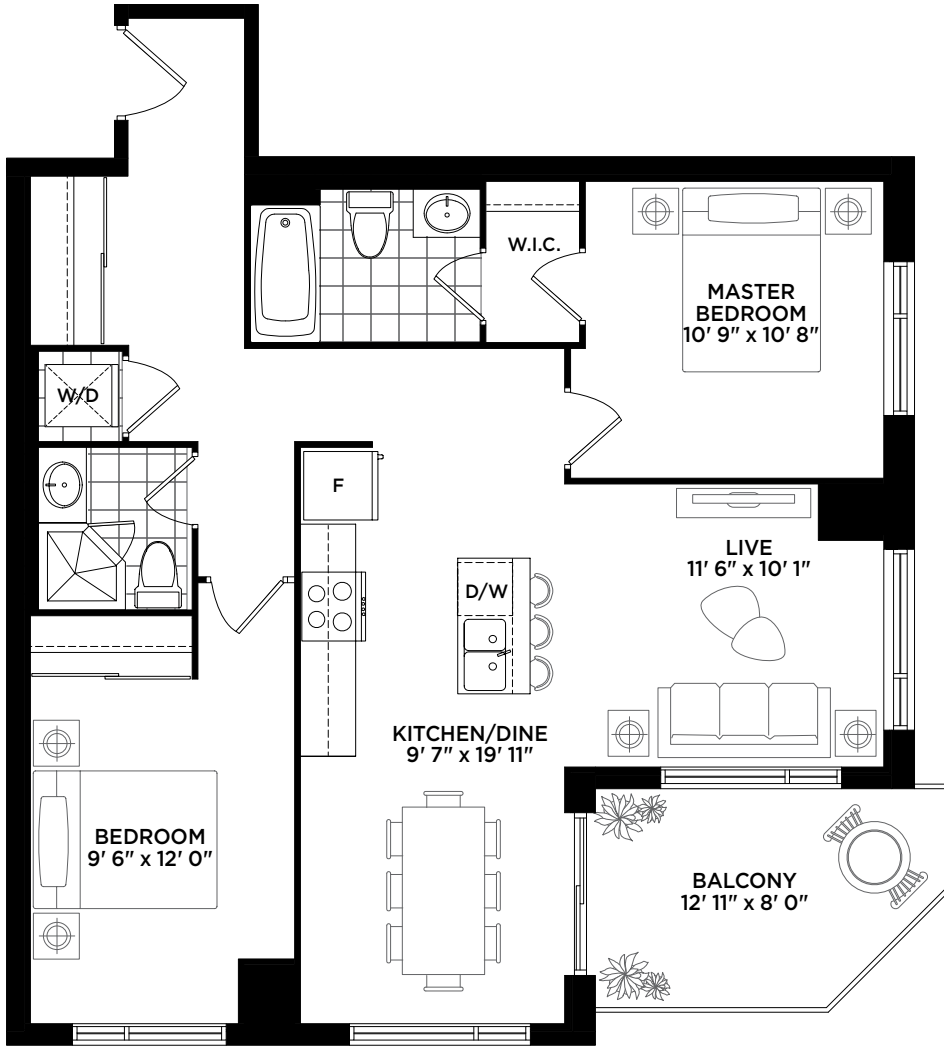

LAKEVU

LIVE BIG ON LITTLE LAKE

11th floor

10th floor

6th-9th floor

LAKE OF THE WOODS

2 BED

963 sq.ft.