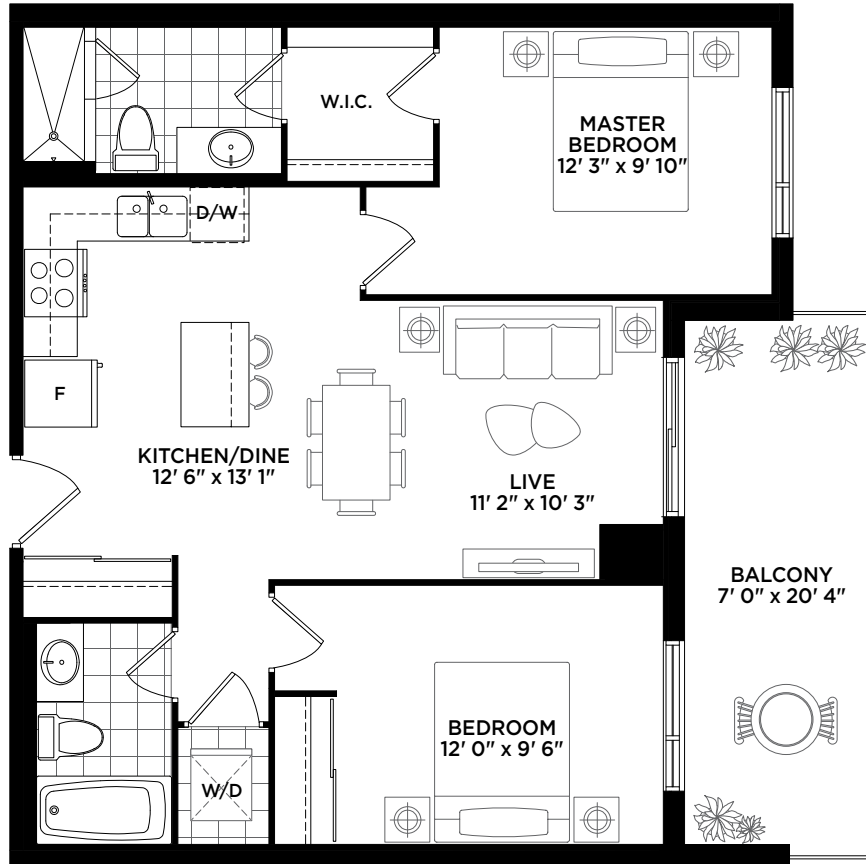

LAKEVU

LIVE BIG ON LITTLE LAKE

PANACHE

2 BED

830 sq.ft.

Specifications, sizes, terms and conditions all subject to change without notice. All measurements and dimensions are approximate only and not guaranteed to be exact or to scale. Dimensions may vary with actual construction. Please consult your sales representative for further details. E. & O.E. 2020.