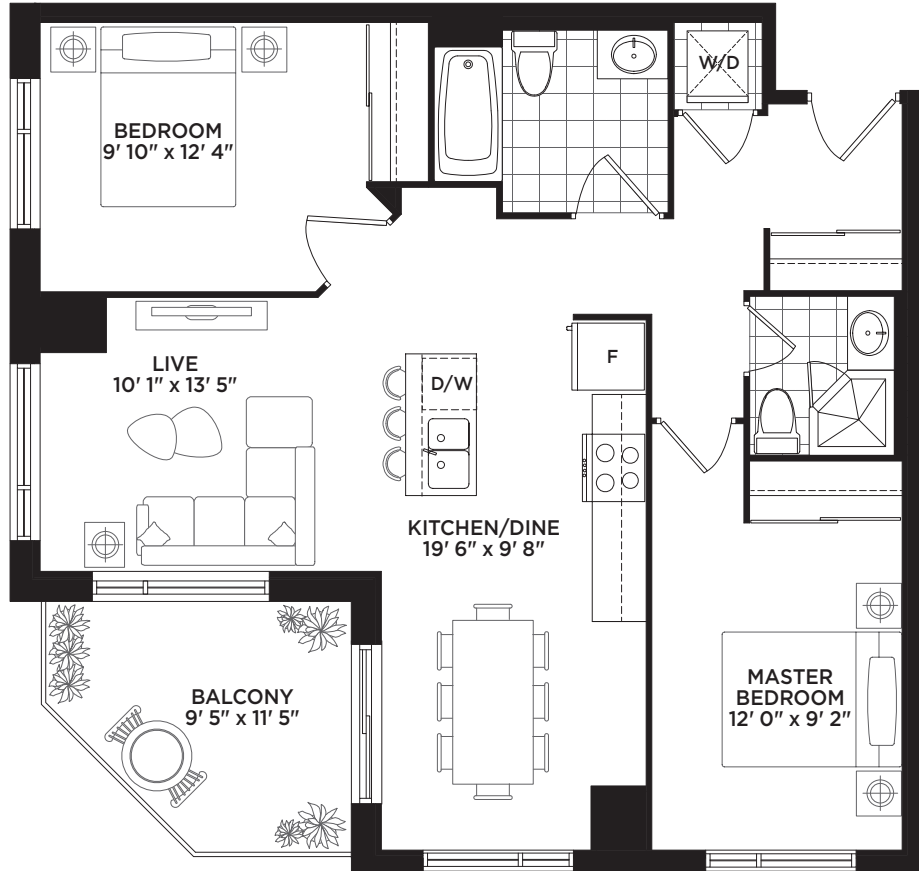

# LAKEVU

LIVE BIG ON LITTLE LAKE

6th-9th floor

3rd & 5th floor

2nd floor

## CRANBERRY

2 BED (BF)

935 sq.ft.

Specifications, sizes, terms and conditions all subject to change without notice. All measurements and dimensions are approximate only and not guaranteed to be exact or to scale. Dimensions may vary with actual construction. Please consult your sales representative for further details. E. & O.E. 2017.