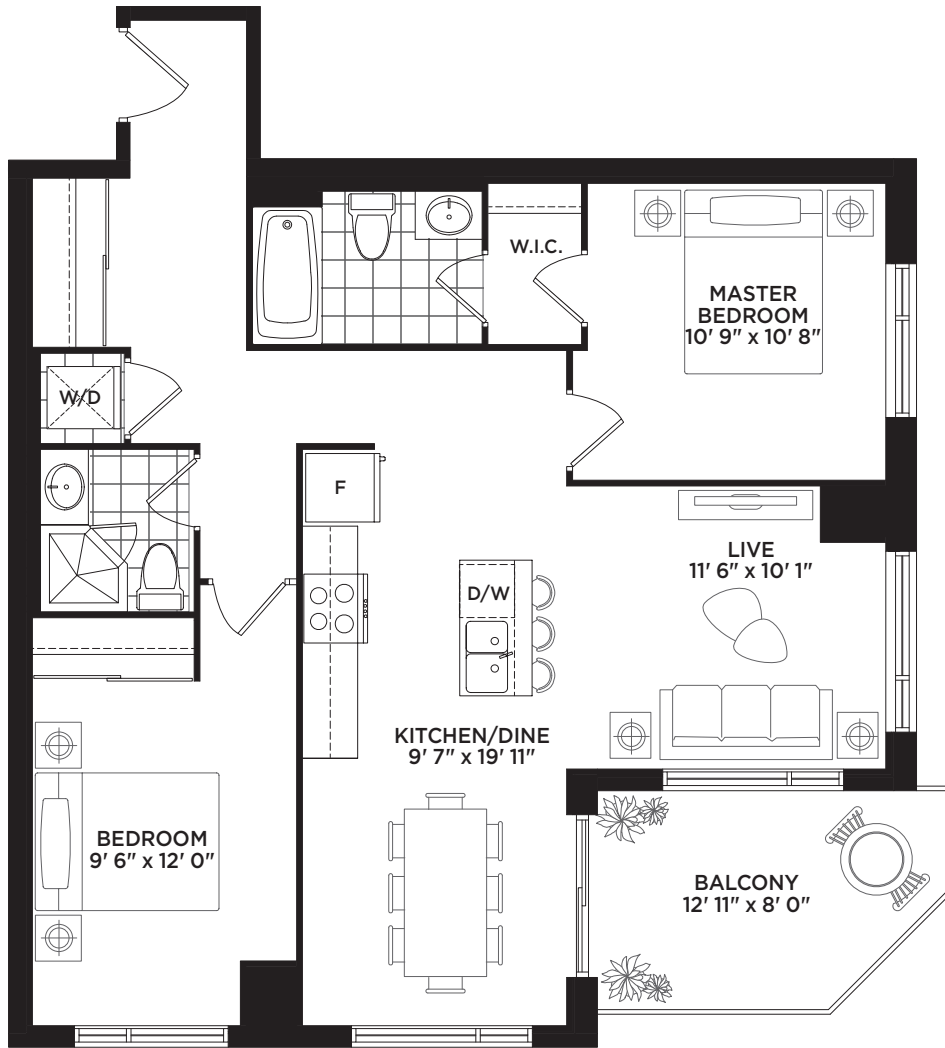

LAKEVU

LIVE BIG ON LITTLE LAKE

11th floor

10th floor

LAKE OF THE WOODS

2 BED

963 sq.ft.

6th-9th floor