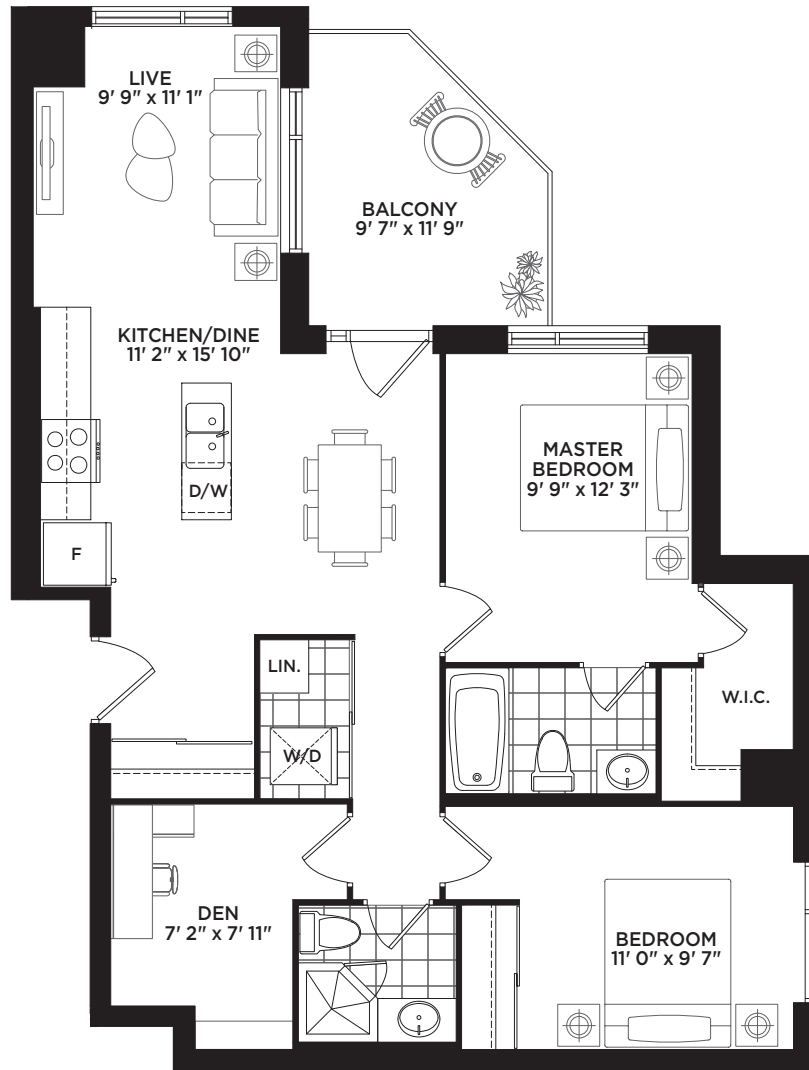

LAKEVU

LIVE BIG ON LITTLE LAKE

PAINT LAKE

2 BED

983 sq.ft.

Specifications, sizes, terms and conditions all subject to change without notice. All measurements and dimensions are approximate only and not guaranteed to be exact or to scale. Dimensions may vary with actual construction. Please consult your sales representative for further details. E. & O.E. 2017.