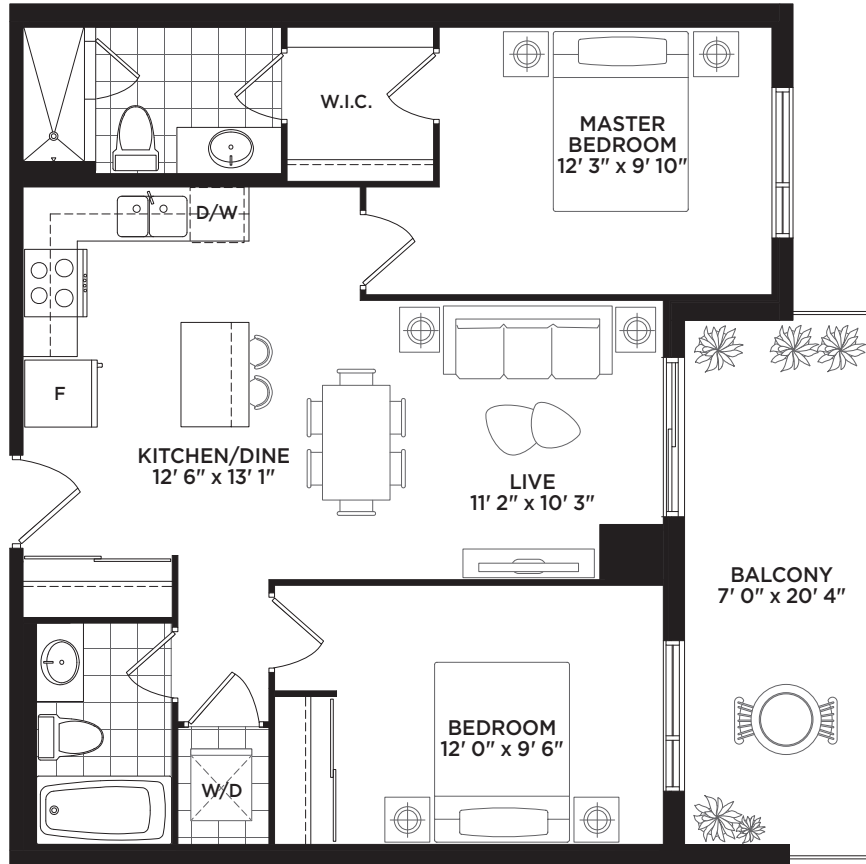

LAKEVU

LIVE BIG ON LITTLE LAKE

PANACHE

2 BED

830 sq.ft.

Specifications, sizes, terms and conditions all subject to change without notice. All measurements and dimensions are approximate only and not guaranteed to be exact or to scale. Dimensions may vary with actual construction. Please consult your sales representative for further details. E. & O.E. 2017.