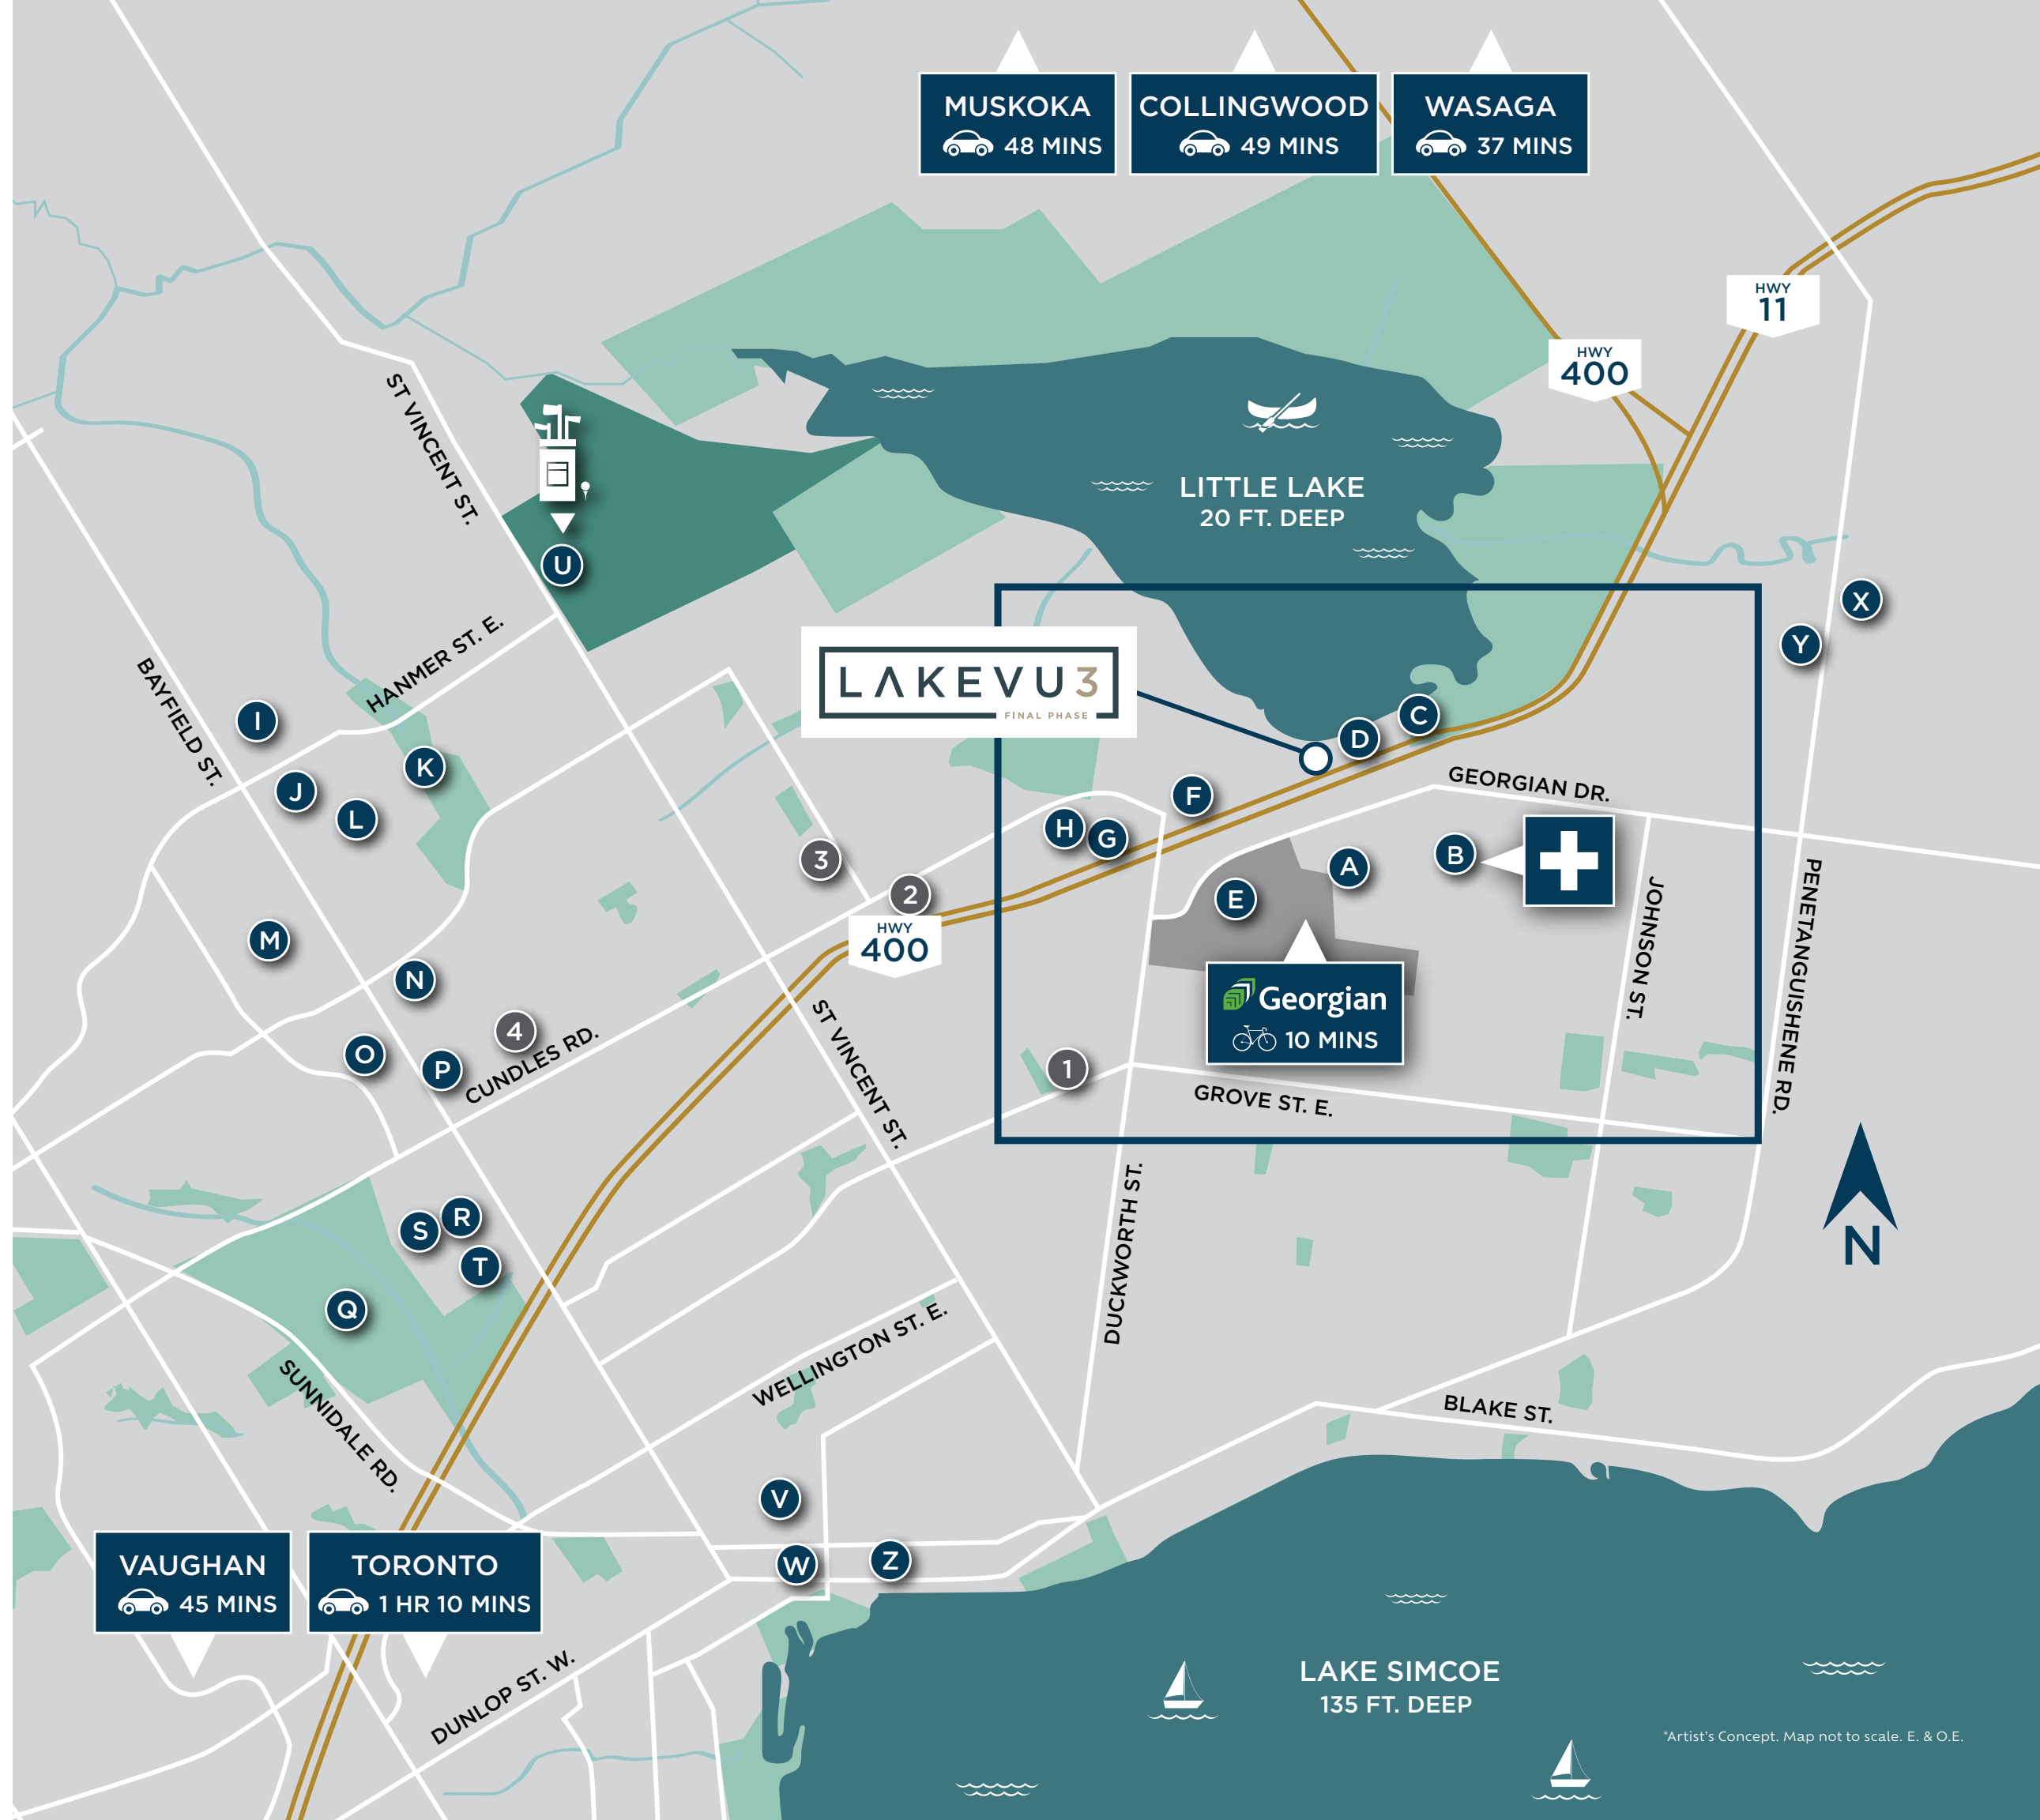

- A** Georgian College
- B** Royal Victoria Health Centre
- C** Little Lake Park
- D** Amica Little Lake
- E** Georgian Theatre
- F** Little Lake Health Centre & LifeLabs Medical
- G** LCBO
- H** **North Barrie Crossing Shopping Centre**
Shoppers Drug Mart
Tim Hortons
Montana's
Halibut House Fish and Chips
Harvey's
McDonald's
Dollarama
Cineplex
Symposium Cafe Restaurant and Lounge
LA Fitness
TD Canada Trust
- I** Staples
- J** TOYS "R" US
- K** East Bayfield Community Centre and Park
- L** Georgian Mall
- M** Barrie SmartCentres
- N** Springwater Marketplace
- O** Metro
- P** Esso
- Q** Arboretum Sunnidale Park
- R** Bayfield Mall
- S** Tim Hortons
Planet Fitness
CIBC
- T** Canadian Tire
- U** Barrie Country Club
- V** Barrie Public Library
- W** Downtown Barrie
- X** Heritage Estate Winery and Cidery
- Y** Landings of Willow Creek Golf
- Z** Maclaren Art Centre

SCHOOLS

- 1** Maple Grove Public School
- 2** Frère-André Catholic Elementary School
- 3** Monsignor Clair Catholic Elementary School
- 4** Cundles Heights Public School

TRANSIT

-  GO Station
-  Barrie Transit

MUSKOKA
🚗 48 MINS

COLLINGWOOD
🚗 49 MINS

WASAGA
🚗 37 MINS

LAKEVU3
FINAL PHASE

Georgian
🚲 10 MINS

VAUGHAN
🚗 45 MINS

TORONTO
🚗 1 HR 10 MINS

*Artist's Concept. Map not to scale. E. & O.E.