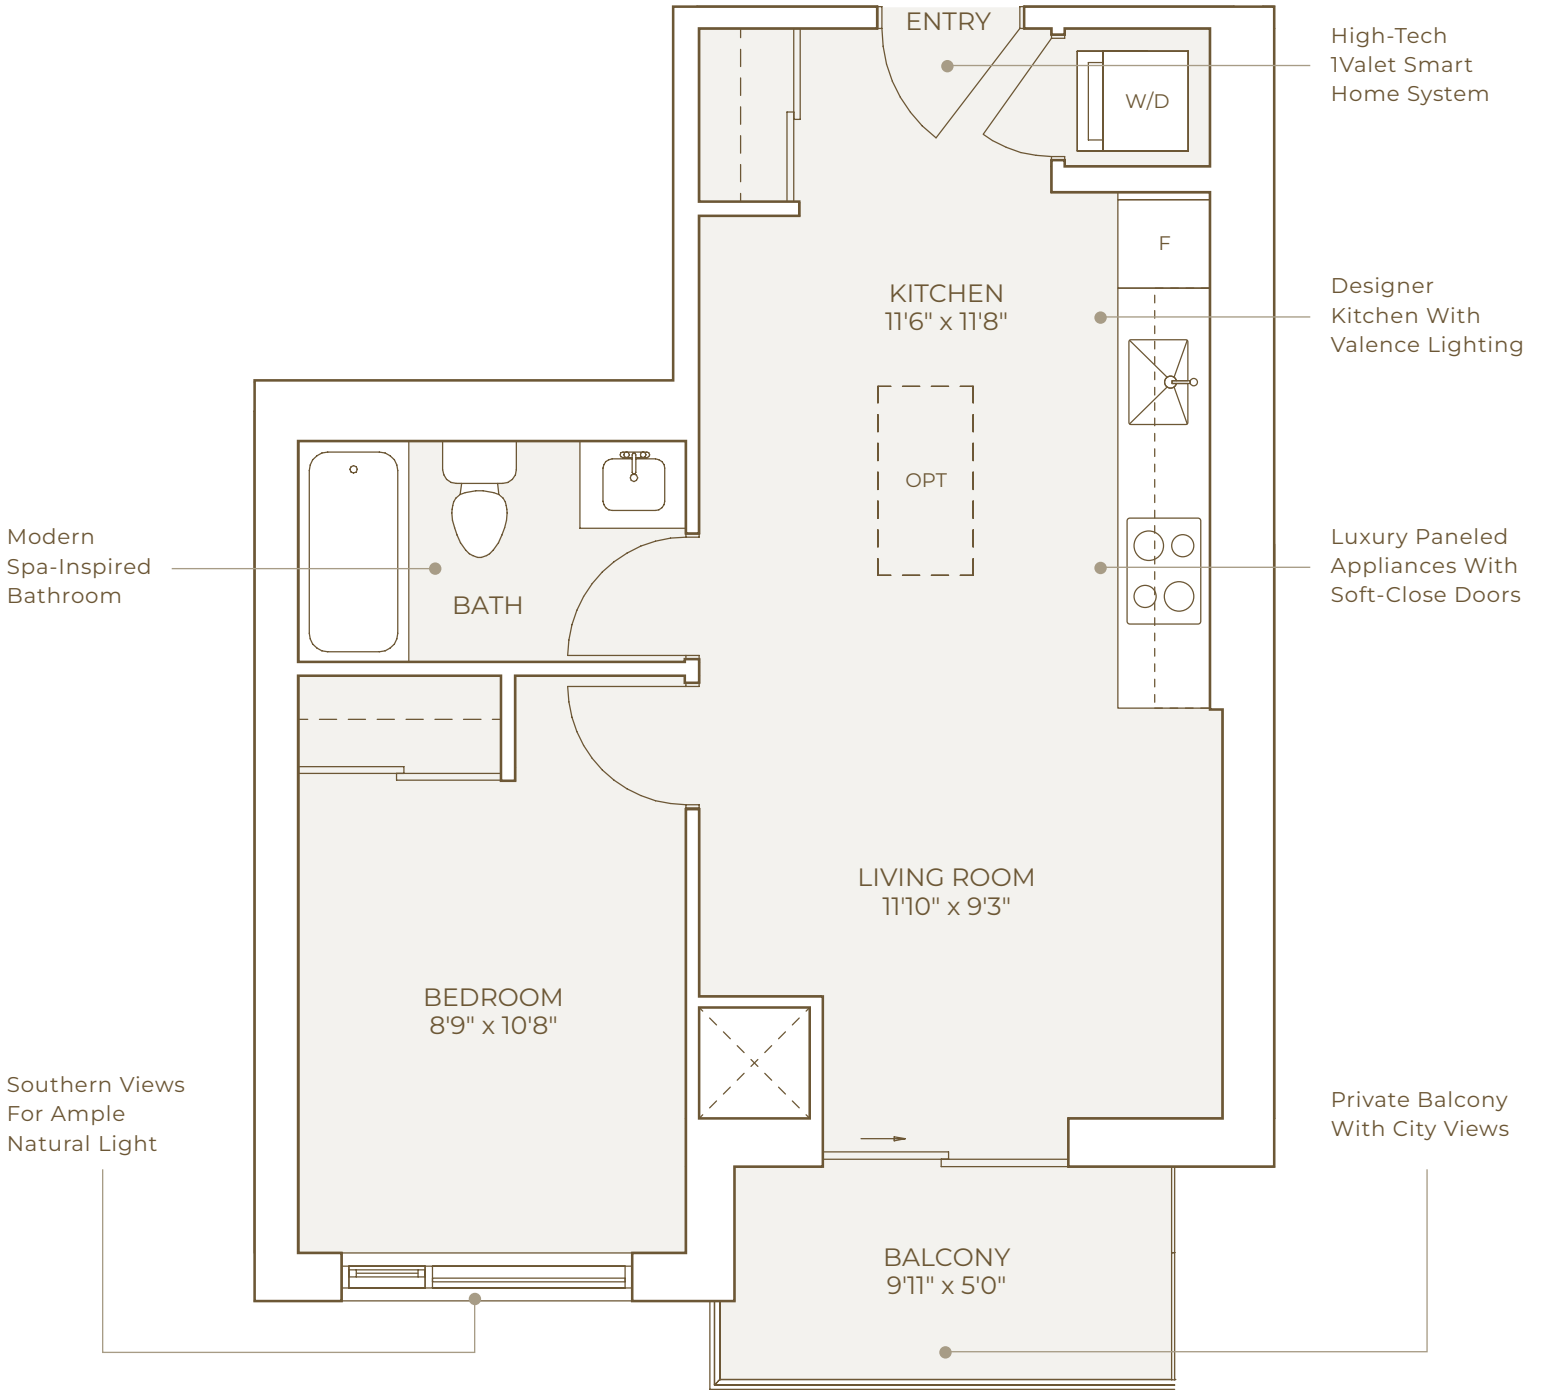

1C

LAKEVU3
FINAL PHASE

1 Bed | 1 Bath
Suites: 102, 211-511, 610-1110

Indoor living space	Outdoor living space	Total living space
533 SF	51 SF	584 SF

GROUND FLOOR

2ND - 5TH FLOOR

6TH - 11TH FLOOR

Specifications, sizes, terms and conditions all subject to change without notice. All measurements and dimensions are approximate only and not guaranteed to be exact or to scale. Dimensions may vary with actual construction. Please consult your sales representative for further details. E. & O.E. 2023.