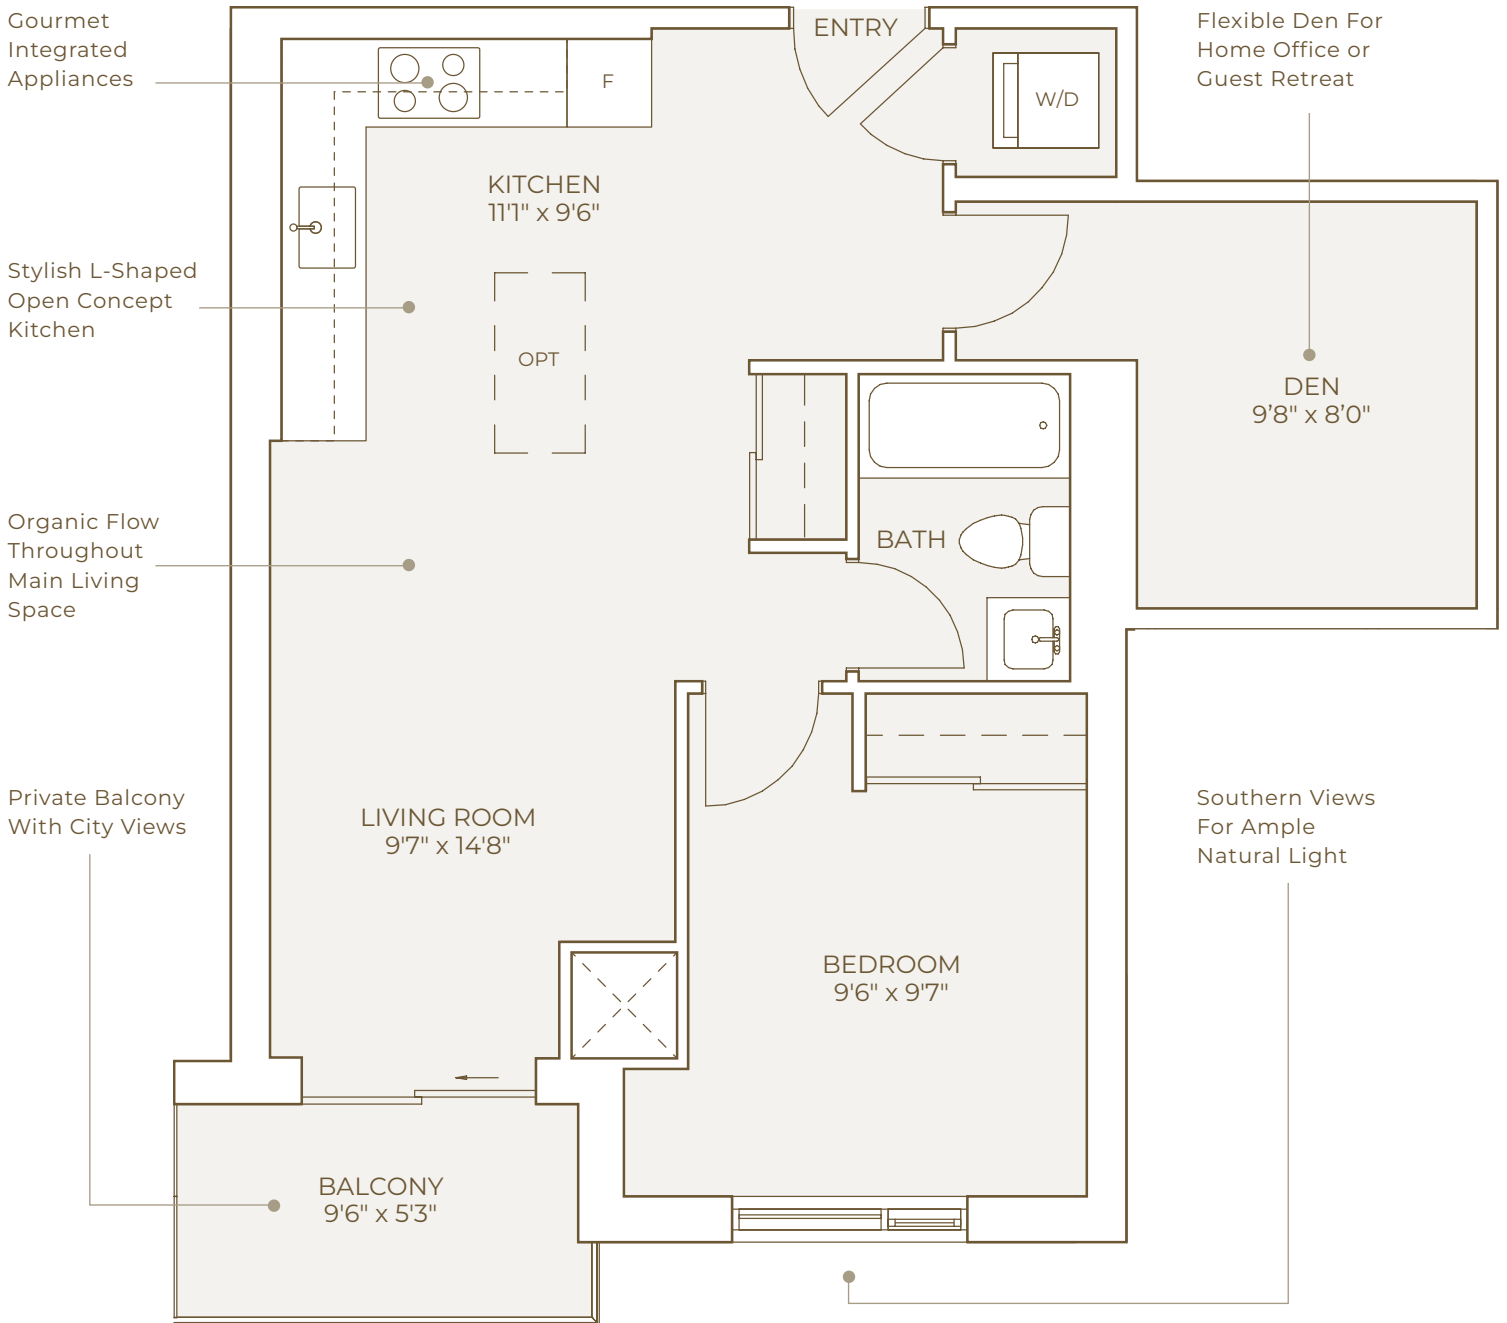

1 Bed + Den | 1 Bath  
Suites: 210-510, 609-1109, 1208

Indoor living space	Outdoor living space	Total living space
667 SF	51 SF	718 SF

2ND - 5TH FLOOR

6TH - 11TH FLOOR

12TH FLOOR