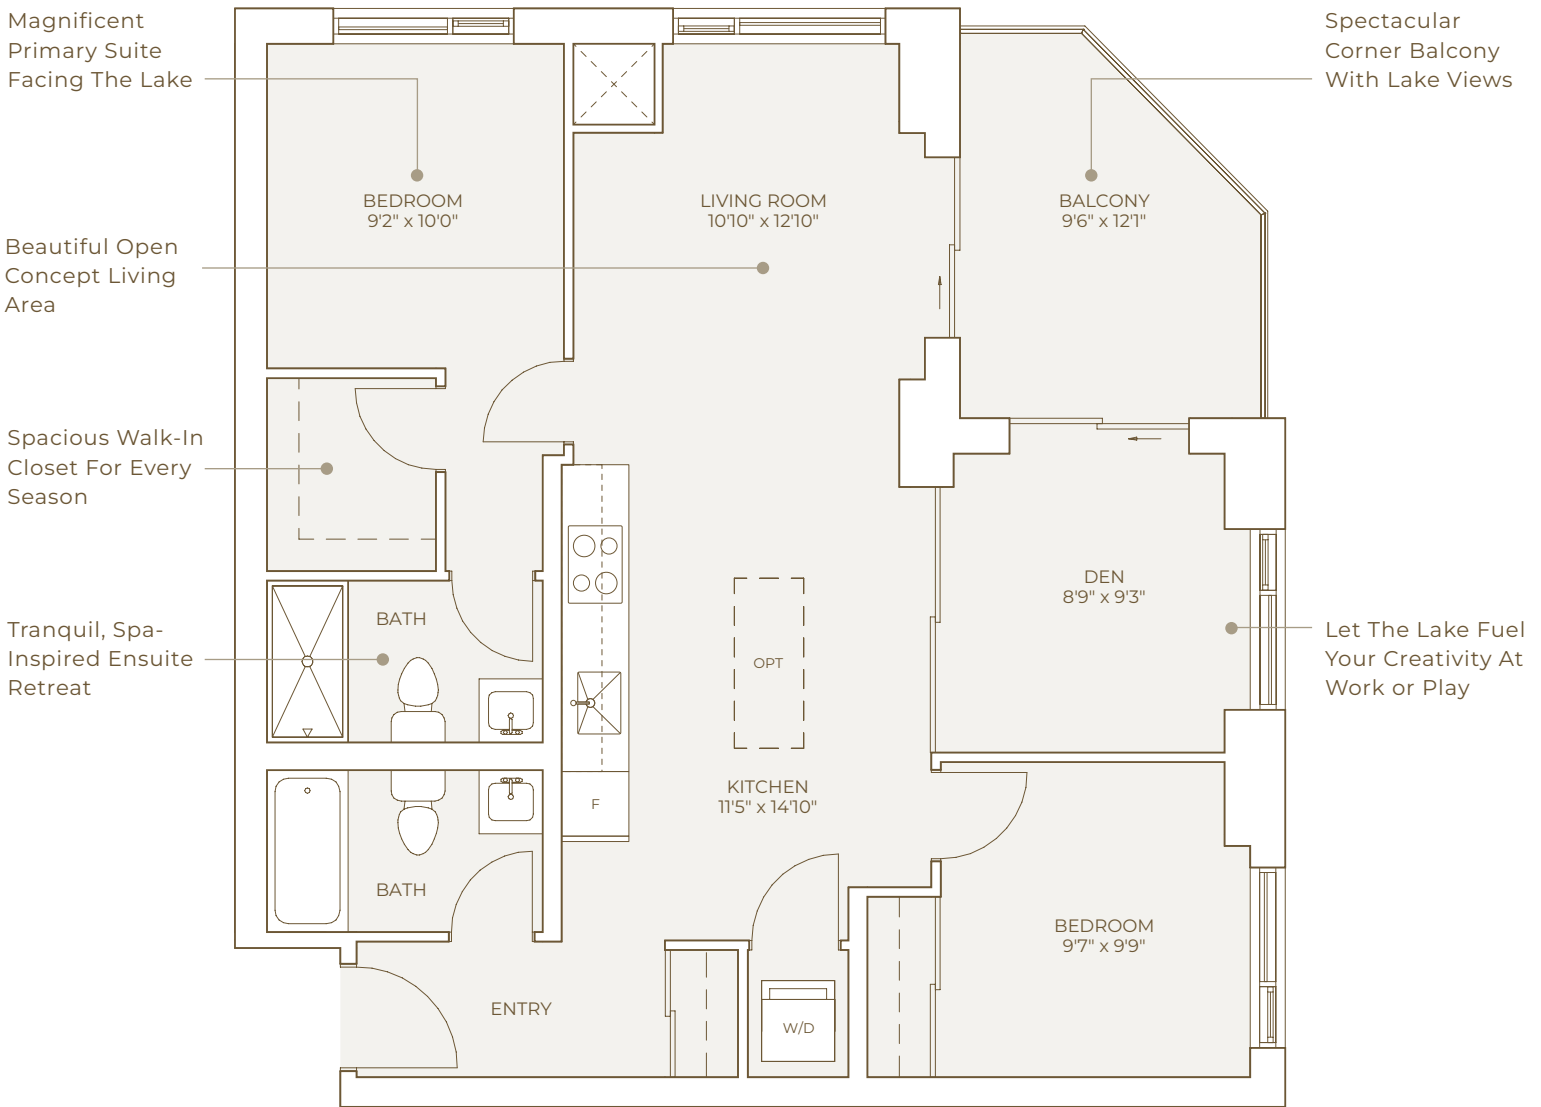

2E+D

2 Beds + Den | 2 Baths
Suites: 110, 203-1103

Indoor living space	Outdoor living space	Total living space
940 SF	99 SF	1039 SF

GROUND FLOOR

2ND - 5TH FLOOR

6TH - 11TH FLOOR

Specifications, sizes, terms and conditions all subject to change without notice. All measurements and dimensions are approximate only and not guaranteed to be exact or to scale. Dimensions may vary with actual construction. Please consult your sales representative for further details. E. & O.E. 2023.