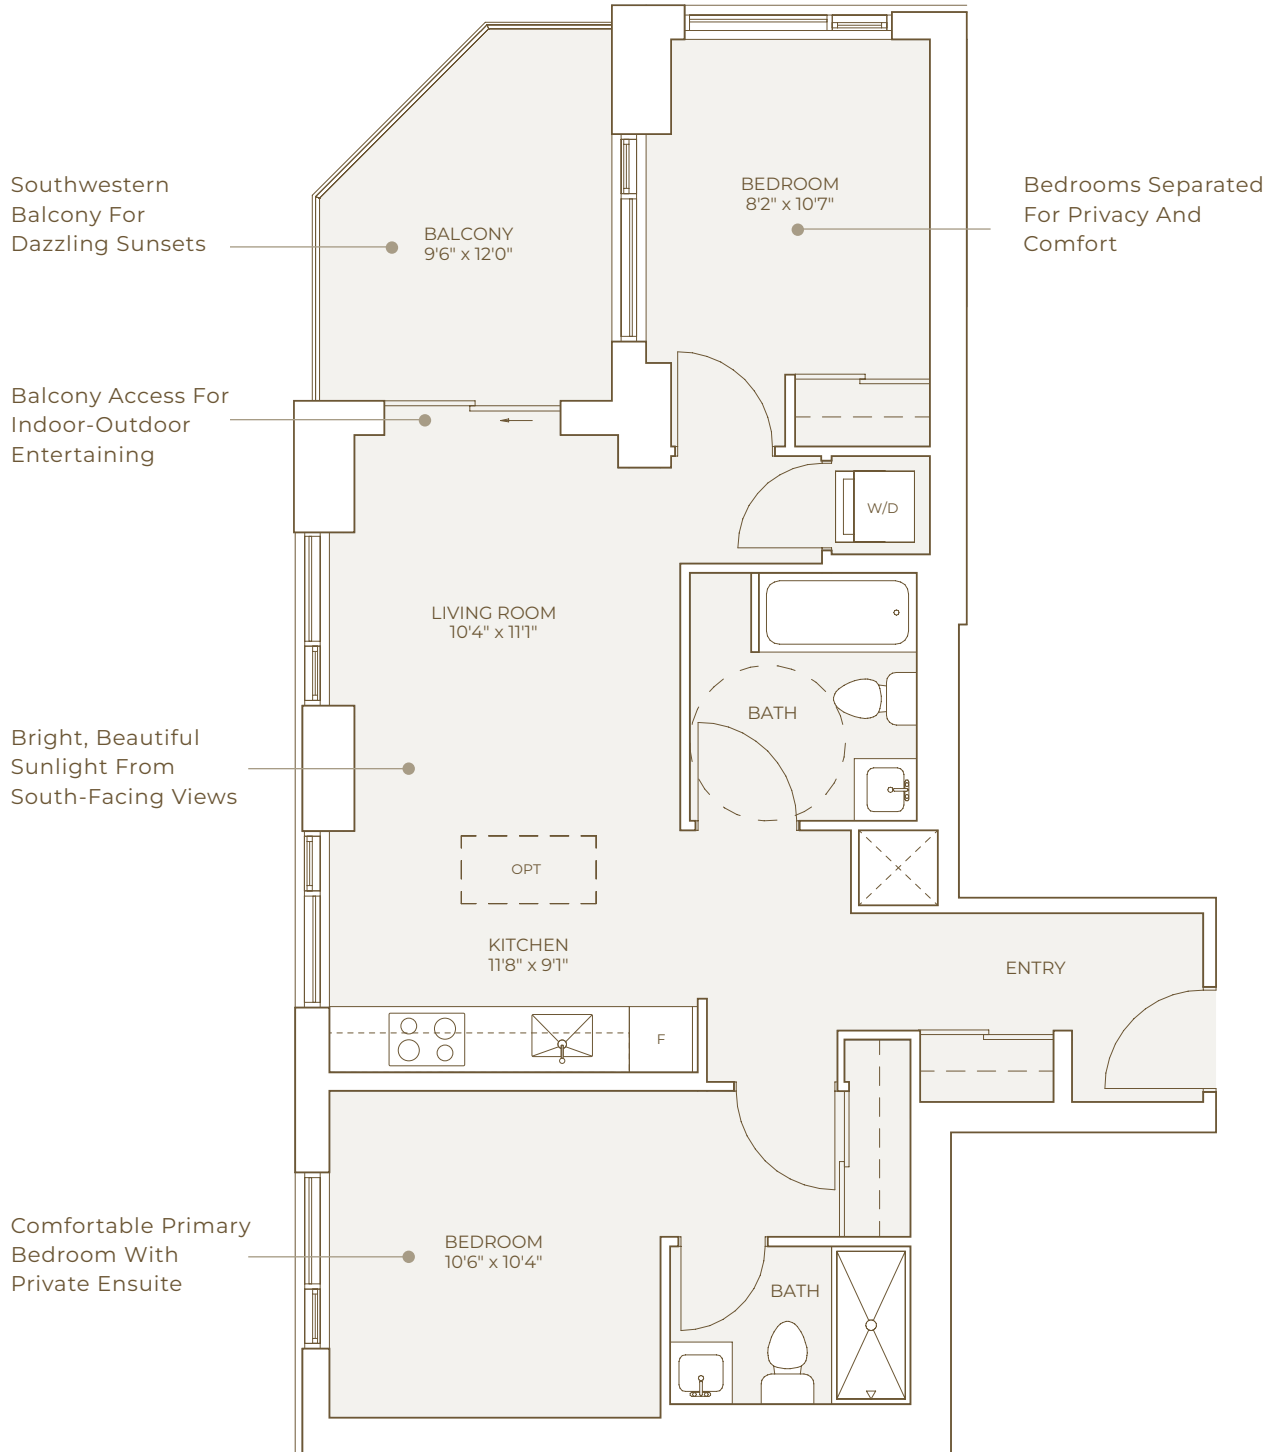

2G

2 Beds B.F. | 2 Baths  
Suites: 212-512, 611-1111

Indoor living space	Outdoor living space	Total living space
878 SF	98 SF	976 SF

2ND - 5TH FLOOR

6TH - 11TH FLOOR

Specifications, sizes, terms and conditions all subject to change without notice. All measurements and dimensions are approximate only and not guaranteed to be exact or to scale. Dimensions may vary with actual construction. Please consult your sales representative for further details. E. & O.E. 2023.